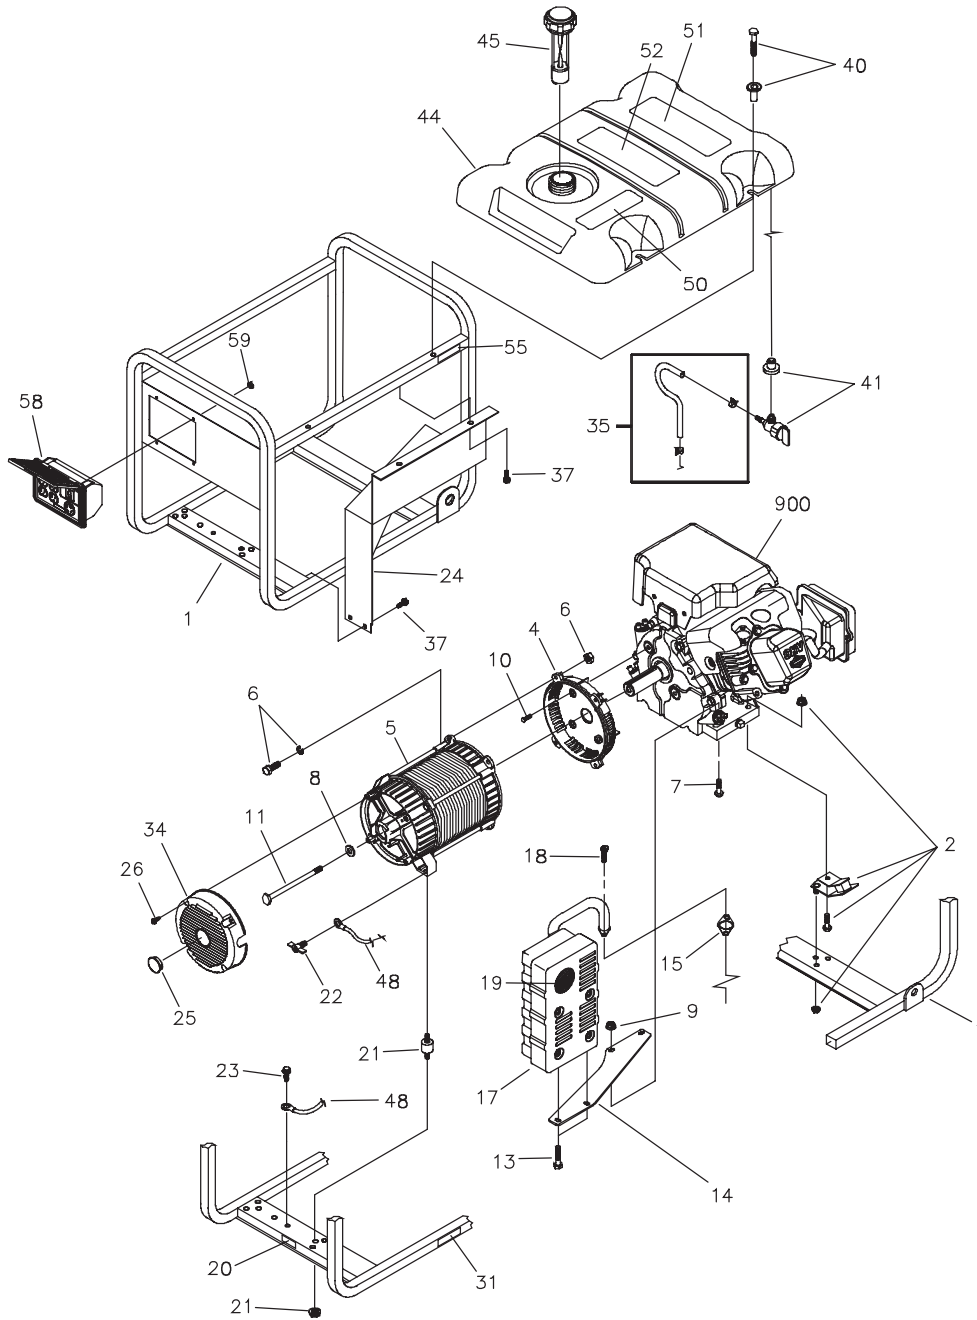

3500 Watt Portable Generator

EXPLODED VIEW - MAIN UNIT

Copyright © 2005 Briggs & Stratton Power Products Group, LLC. All rights reserved. No part of this material may be reproduced or transmitted in any form by any means without the express written permission of Briggs & Stratton Power Products Group, LLC.