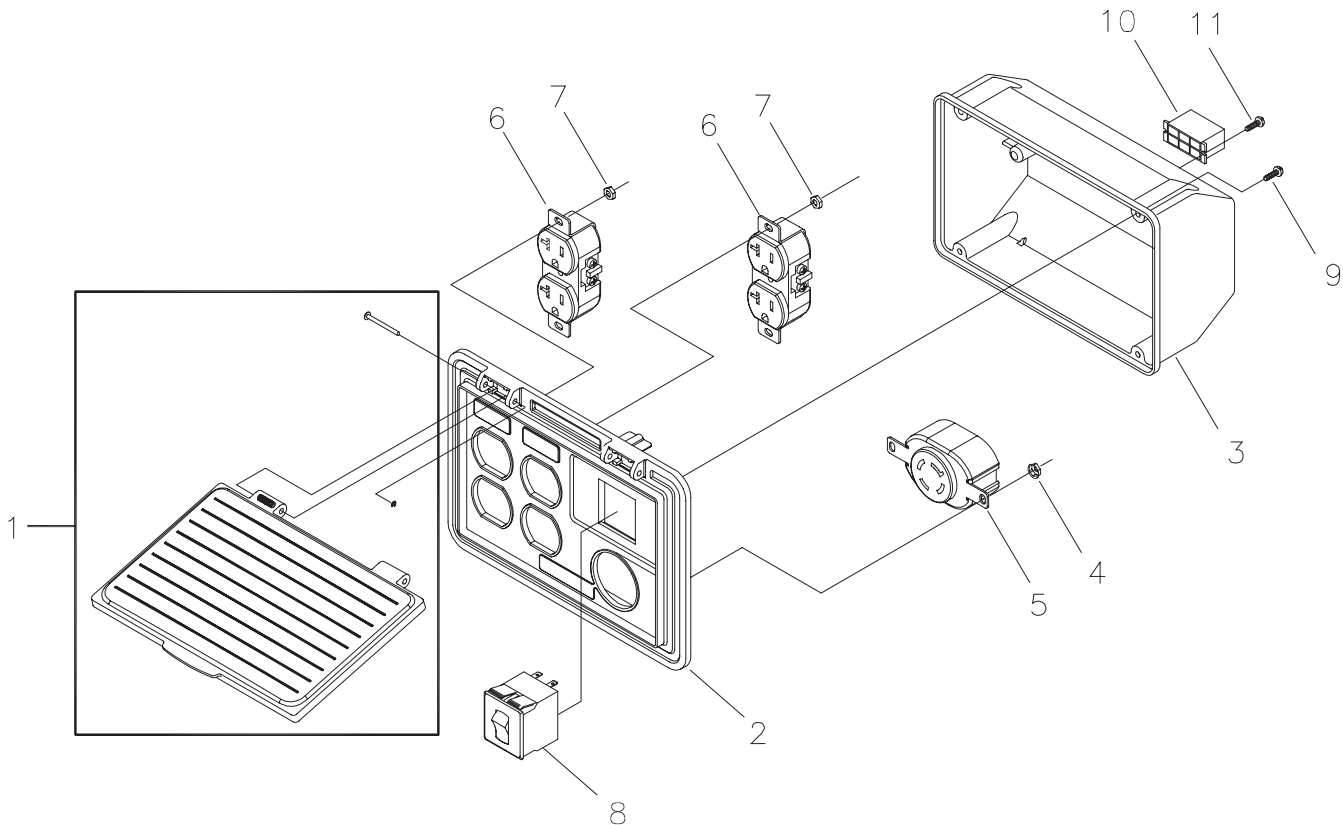

§ - Contact Engine Manufacturer

EXPLODED VIEW AND PARTS LIST - ALTERNATOR

Item	Part #	Description
1	186059GS	ADAPTER, Mounting, Alternator
2	191685GS	ROTOR
3	191686AGS	STATOR
4	186060GS	RBC, with O-Ring (p/n 189197GS)
5	86308GS	HHCS, M6 - 1.0 x 115 SEMS
6	91825GS	ASSEMBLY, Holder, Rectifier/Brush
7	66849GS	TAPTITE, M5 - 0.8 x 16
8	22694GS	RECEPTACLE, 6 pin
9	81917GS	PIN, Roll, 4mm x 10
10	193428AGS	ASSY, Wire, Ground
13	194274GS	HARNESS, Wire, Power

EXPLODED VIEW AND PARTS LIST - CONTROL PANEL

Item	Part #	Description
1	195112GS	ASSY, Control Lid Panel
2	196506CGS	CONTROL PANEL, Compact
3	192274GS	BOX, Rear Cover
4	*	NUT, Palnut, Pushnut, 3/16
5	68867GS	OUTLET, 120/240V Locking, 20A
6	63025GS	OUTLET, 120V, 15A, Duplex
7	*	NUT, Palnut, Pushnut, 5/32
8	191479CGS	BREAKER, 15, 2P
9	192241GS	SCREW, Tapping, 3.5 x 14
10	22694GS	HOUSING, Receptacle
11	82308GS	SCREW, Tapping, STC 3 x 18