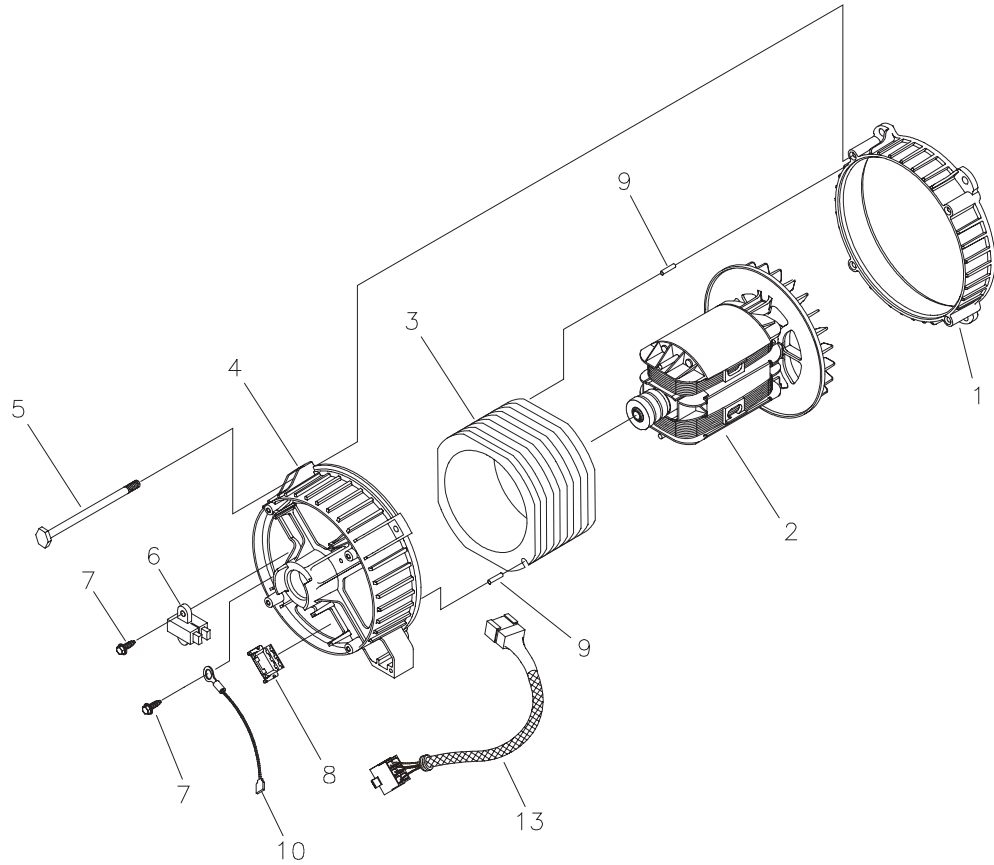

Parts Not Illustrated

196382GS	MANUAL, Owners
43483GS	PLUG, 250V, 20A
MS6737	MANUAL, Engine
197554GS	KIT, Decals Service

* - Items without part numbers are common fasteners and are available at your local hardware store.

§ - Contact Engine Manufacturer

EXPLODED VIEW AND PARTS LIST - ALTERNATOR

Item	Part #	Description
1	186059GS	ADAPTER, Mounting, Alternator
2	191685GS	ROTOR
3	191686AGS	STATOR
4	186060GS	RBC, with O-Ring (p/n 189197GS)
5	86308GS	HHCS, M6 - 1.0 x 115 SEMS
6	91825GS	ASSEMBLY, Holder, Rectifier/Brush
7	66849GS	TAPTITE, M5 - 0.8 x 16
8	22694GS	RECEPTACLE, 6 pin
9	81917GS	PIN, Roll, 4mm x 10
10	193428AGS	ASSY, Wire, Ground
13	194274GS	HARNESS, Wire, Power

EXPLODED VIEW AND PARTS LIST - CONTROL PANEL

Item	Part #	Description
1	195112GS	ASSY, Control Lid Panel
2	196506CGS	CONTROL PANEL, Compact
3	192274GS	BOX, Rear Cover
4	*	NUT, Palnut, Pushnut, 3/16
5	68867GS	OUTLET, 120/240V Locking, 20A
6	63025GS	OUTLET, 120V, 15A, Duplex
7	*	NUT, Palnut, Pushnut, 5/32
8	191479CGS	BREAKER, 15, 2P
9	192241GS	SCREW, Tapping, 3.5 x 14
10	22694GS	HOUSING, Receptacle
11	82308GS	SCREW, Tapping, STC 3 x 18