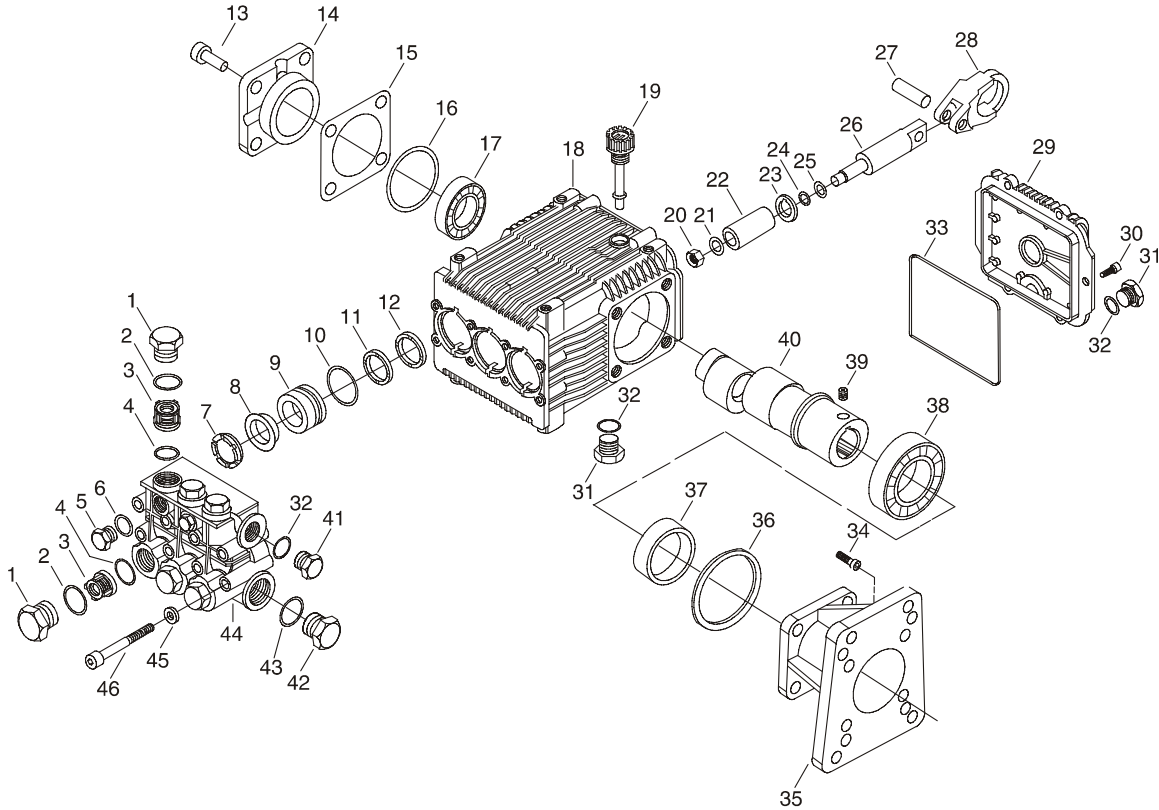

BPW3500

Parts List

Model No. HPP1780-0, BPW3500
IPL No. 192056GS Rev 0 (10/18/2002)

Pressure Washer

Item	Part #	Description	Item	Part #	Description
1	A189641GS	BASE	13	192123GS	KIT,Vibration Mount
2	BB1982GS	BUMPER	14	B4805GS	HOSE
3	63281GS	KEY	15	I87978GS	KIT, Upper Handle Hardware
4	192134GS	KIT, Engine Mounting Hardware	16	192125GS	KIT, Pushnut
5	BB1981GS	HANDLE, Lower	17	192135GS	KIT, Garden Hose Inlet
6	B190293GS	HANDLE, Upper	18	B3858GS	WAND, Quick Disconnect
7	30809GS	GROMMET	19	B1436BGS	GUN
8	192126GS	KIT,Vinyl Cap	20	95458GS	FITTING, Quick Disconnect
9	192129GS	KIT, Lower Handle Hardware	21	192124GS	KIT,Wheel
10	192130GS	KIT, Bumper Mounting Hardware	22	I85805GS	ASSY, Pump
11	B4847GS	KIT, QD Spray Nozzles	23	192136GS	KIT,Thermal Relief
12	192132GS	KIT, Pump Mounting Hardware	24	192168GS	KIT, Chemical Hose
			900	Contact Engine Manufacturer

Kits include all parts shown in frames.

Pump

Item	Part #	Description
0	I87263GS	ASSY, Pump
1	I01B2327GS	PLUG
2	I00B2327GS	O-RING
3	I02B2327GS	VALVE
4	I03B2327GS	O-RING
5	I04B2327GS	PLUG
6	I05B2327GS	O-RING
7	I06B2327GS	RING, Support
8	I07B2327GS	GASKET
9	I08B2327GS	GUIDE, Piston
10	I09B2327GS	O-RING
11	I10B2327GS	GASKET
12	I86381GS	SEAL
13	I12B2327GS	SCREW
14	I13B2327GS	SUPPORT, Bearing
15	I32B2327GS	SHIM
16	I14B2327GS	O-RING
17	I86382GS	BEARING
18	I86383GS	HOUSING, Pump
19	I17B2327GS	CAP, Oil
20	I18B2327GS	NUT
21	I19B2327GS	WASHER
22	I20B2327GS	PISTON

Item	Part #	Description
23	I21B2327GS	SPACER
24	I22B2327GS	O-RING
25	I61B2327GS	RING
26	I23B2327GS	GUIDE, Piston
27	I24B2327GS	PIN, Piston
28	I86384GS	ROD, Connecting
29	I18B2126GS	COVER
30	I343501GS	SCREW
31	I86385GS	PLUG
32	I34B2327GS	O-RING
33	I16B2126GS	O-RING
34	I42B2126GS	SCREW
35	I50B2126GS	FLANGE
36	I39B1410GS	O-RING
37	I38B1410GS	SEAL
38	I37B1410GS	BEARING
39	I52B2126GS	SCREW, Grub
40	I86386GS	SHAFT
41	I36B2327GS	PLUG
44	I39B2327GS	HEAD, Pump
45	I59B2327GS	WASHER
46	I40B2327GS	SCREW