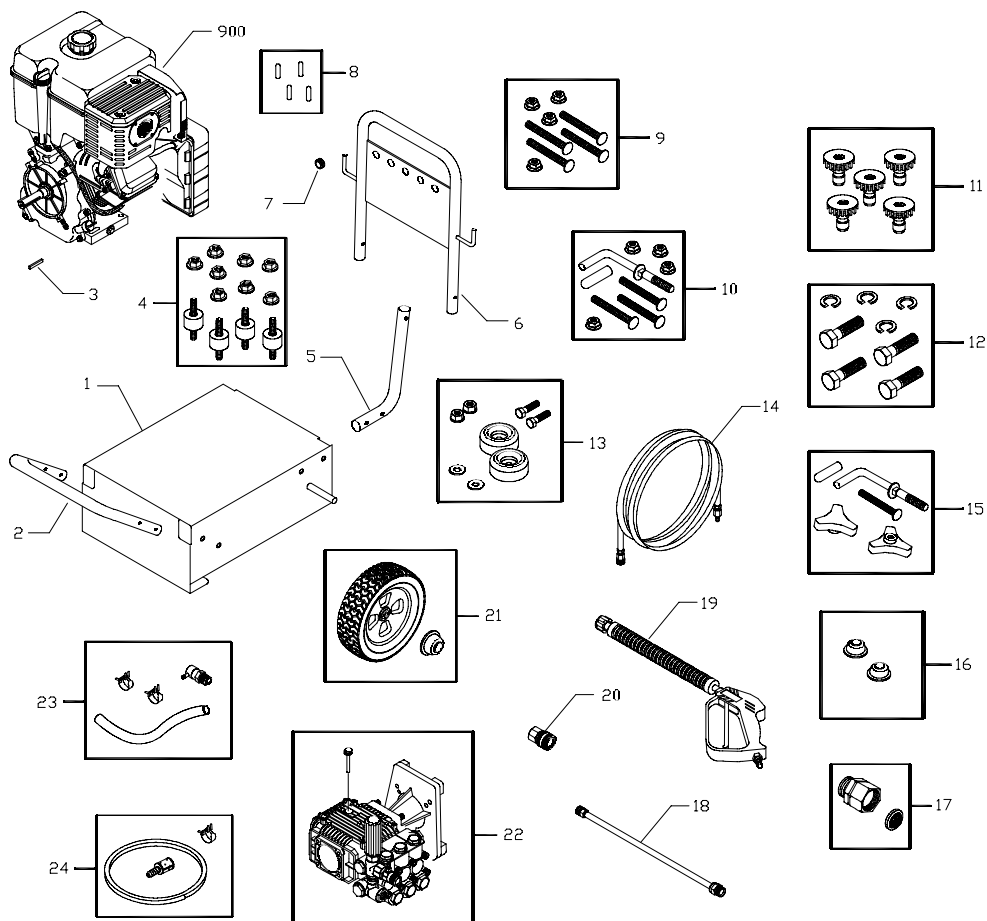

BPW3500

Parts List

Model No. HPP1780-0, BPW3500
IPL No. 192056GS Rev 0 (10/18/2002)

Pressure Washer

Item	Part #	Description	Item	Part #	Description
1	A189641GS	BASE	13	192123GS	KIT,Vibration Mount
2	BB1982GS	BUMPER	14	B4805GS	HOSE
3	63281GS	KEY	15	I87978GS	KIT, Upper Handle Hardware
4	192134GS	KIT, Engine Mounting Hardware	16	192125GS	KIT, Pushnut
5	BB1981GS	HANDLE, Lower	17	192135GS	KIT, Garden Hose Inlet
6	B190293GS	HANDLE, Upper	18	B3858GS	WAND, Quick Disconnect
7	30809GS	GROMMET	19	B1436BGS	GUN
8	192126GS	KIT,Vinyl Cap	20	95458GS	FITTING, Quick Disconnect
9	192129GS	KIT, Lower Handle Hardware	21	192124GS	KIT,Wheel
10	192130GS	KIT, Bumper Mounting Hardware	22	I85805GS	ASSY, Pump
11	B4847GS	KIT, QD Spray Nozzles	23	192136GS	KIT,Thermal Relief
12	192132GS	KIT, Pump Mounting Hardware	24	192168GS	KIT, Chemical Hose
			900	Contact Engine Manufacturer

Kits include all parts shown in frames.

Pump

Item	Part #	Description
0	I87263GS	ASSY, Pump
1	I01B2327GS	PLUG
2	I00B2327GS	O-RING
3	I02B2327GS	VALVE
4	I03B2327GS	O-RING
5	I04B2327GS	PLUG
6	I05B2327GS	O-RING
7	I06B2327GS	RING, Support
8	I07B2327GS	GASKET
9	I08B2327GS	GUIDE, Piston
10	I09B2327GS	O-RING
11	I10B2327GS	GASKET
12	I86381GS	SEAL
13	I12B2327GS	SCREW
14	I13B2327GS	SUPPORT, Bearing
15	I32B2327GS	SHIM
16	I14B2327GS	O-RING
17	I86382GS	BEARING
18	I86383GS	HOUSING, Pump
19	I17B2327GS	CAP, Oil
20	I18B2327GS	NUT
21	I19B2327GS	WASHER
22	I20B2327GS	PISTON

Item	Part #	Description
23	I21B2327GS	SPACER
24	I22B2327GS	O-RING
25	I61B2327GS	RING
26	I23B2327GS	GUIDE, Piston
27	I24B2327GS	PIN, Piston
28	I86384GS	ROD, Connecting
29	I18B2126GS	COVER
30	I343501GS	SCREW
31	I86385GS	PLUG
32	I34B2327GS	O-RING
33	I16B2126GS	O-RING
34	I42B2126GS	SCREW
35	I50B2126GS	FLANGE
36	I39B1410GS	O-RING
37	I38B1410GS	SEAL
38	I37B1410GS	BEARING
39	I52B2126GS	SCREW, Grub
40	I86386GS	SHAFT
41	I36B2327GS	PLUG
44	I39B2327GS	HEAD, Pump
45	I59B2327GS	WASHER
46	I40B2327GS	SCREW