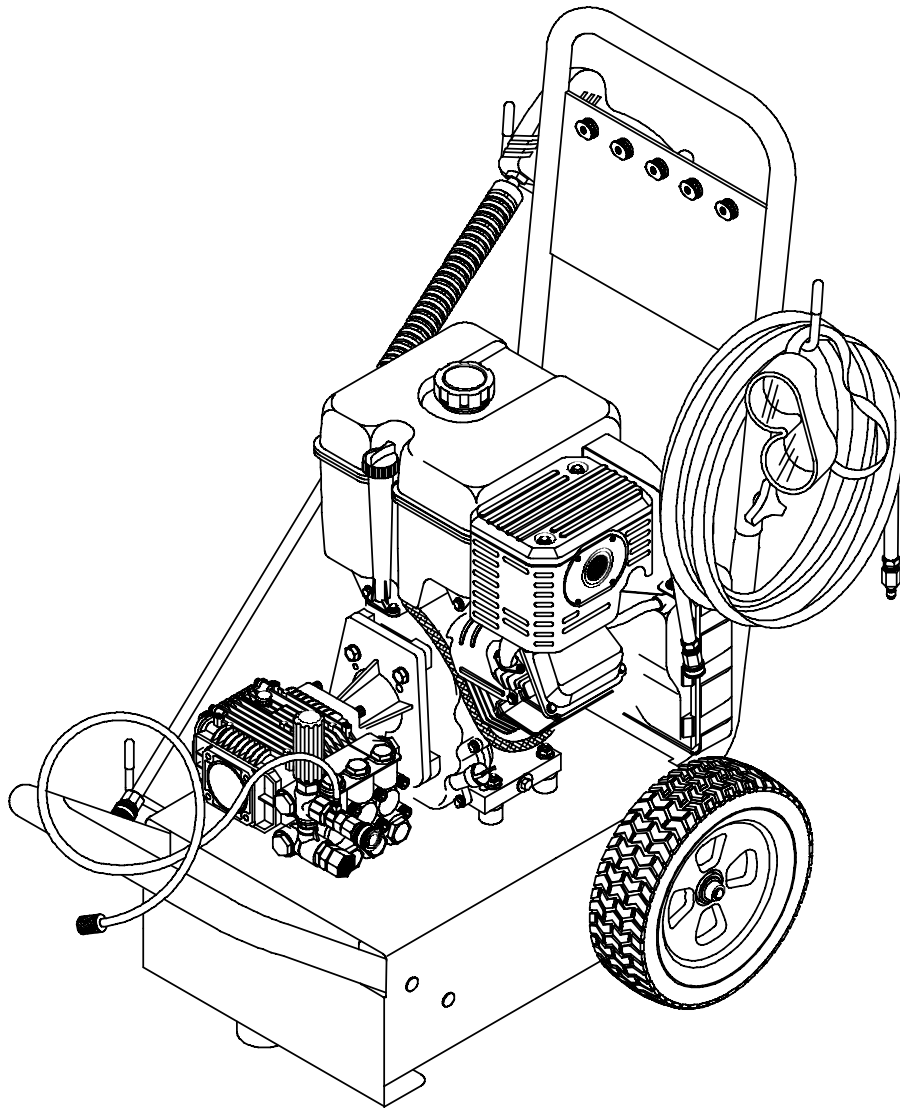

BPW3500

Parts List

Model No. HPP1780-0, BPW3500
IPL No. 192056GS Rev 0 (10/18/2002)

Pressure Washer

Item	Part #	Description	Item	Part #	Description
1	A189641GS	BASE	13	192123GS	KIT,Vibration Mount
2	BB1982GS	BUMPER	14	B4805GS	HOSE
3	63281GS	KEY	15	I87978GS	KIT, Upper Handle Hardware
4	192134GS	KIT, Engine Mounting Hardware	16	192125GS	KIT, Pushnut
5	BB1981GS	HANDLE, Lower	17	192135GS	KIT, Garden Hose Inlet
6	B190293GS	HANDLE, Upper	18	B3858GS	WAND, Quick Disconnect
7	30809GS	GROMMET	19	B1436BGS	GUN
8	192126GS	KIT,Vinyl Cap	20	95458GS	FITTING, Quick Disconnect
9	192129GS	KIT, Lower Handle Hardware	21	192124GS	KIT,Wheel
10	192130GS	KIT, Bumper Mounting Hardware	22	I85805GS	ASSY, Pump
11	B4847GS	KIT, QD Spray Nozzles	23	192136GS	KIT,Thermal Relief
12	192132GS	KIT, Pump Mounting Hardware	24	192168GS	KIT, Chemical Hose
			900	Contact Engine Manufacturer

Kits include all parts shown in frames.

Pump

Item	Part #	Description
0	I87263GS	ASSY, Pump
1	I01B2327GS	PLUG
2	I00B2327GS	O-RING
3	I02B2327GS	VALVE
4	I03B2327GS	O-RING
5	I04B2327GS	PLUG
6	I05B2327GS	O-RING
7	I06B2327GS	RING, Support
8	I07B2327GS	GASKET
9	I08B2327GS	GUIDE, Piston
10	I09B2327GS	O-RING
11	I10B2327GS	GASKET
12	I86381GS	SEAL
13	I12B2327GS	SCREW
14	I13B2327GS	SUPPORT, Bearing
15	I32B2327GS	SHIM
16	I14B2327GS	O-RING
17	I86382GS	BEARING
18	I86383GS	HOUSING, Pump
19	I17B2327GS	CAP, Oil
20	I18B2327GS	NUT
21	I19B2327GS	WASHER
22	I20B2327GS	PISTON