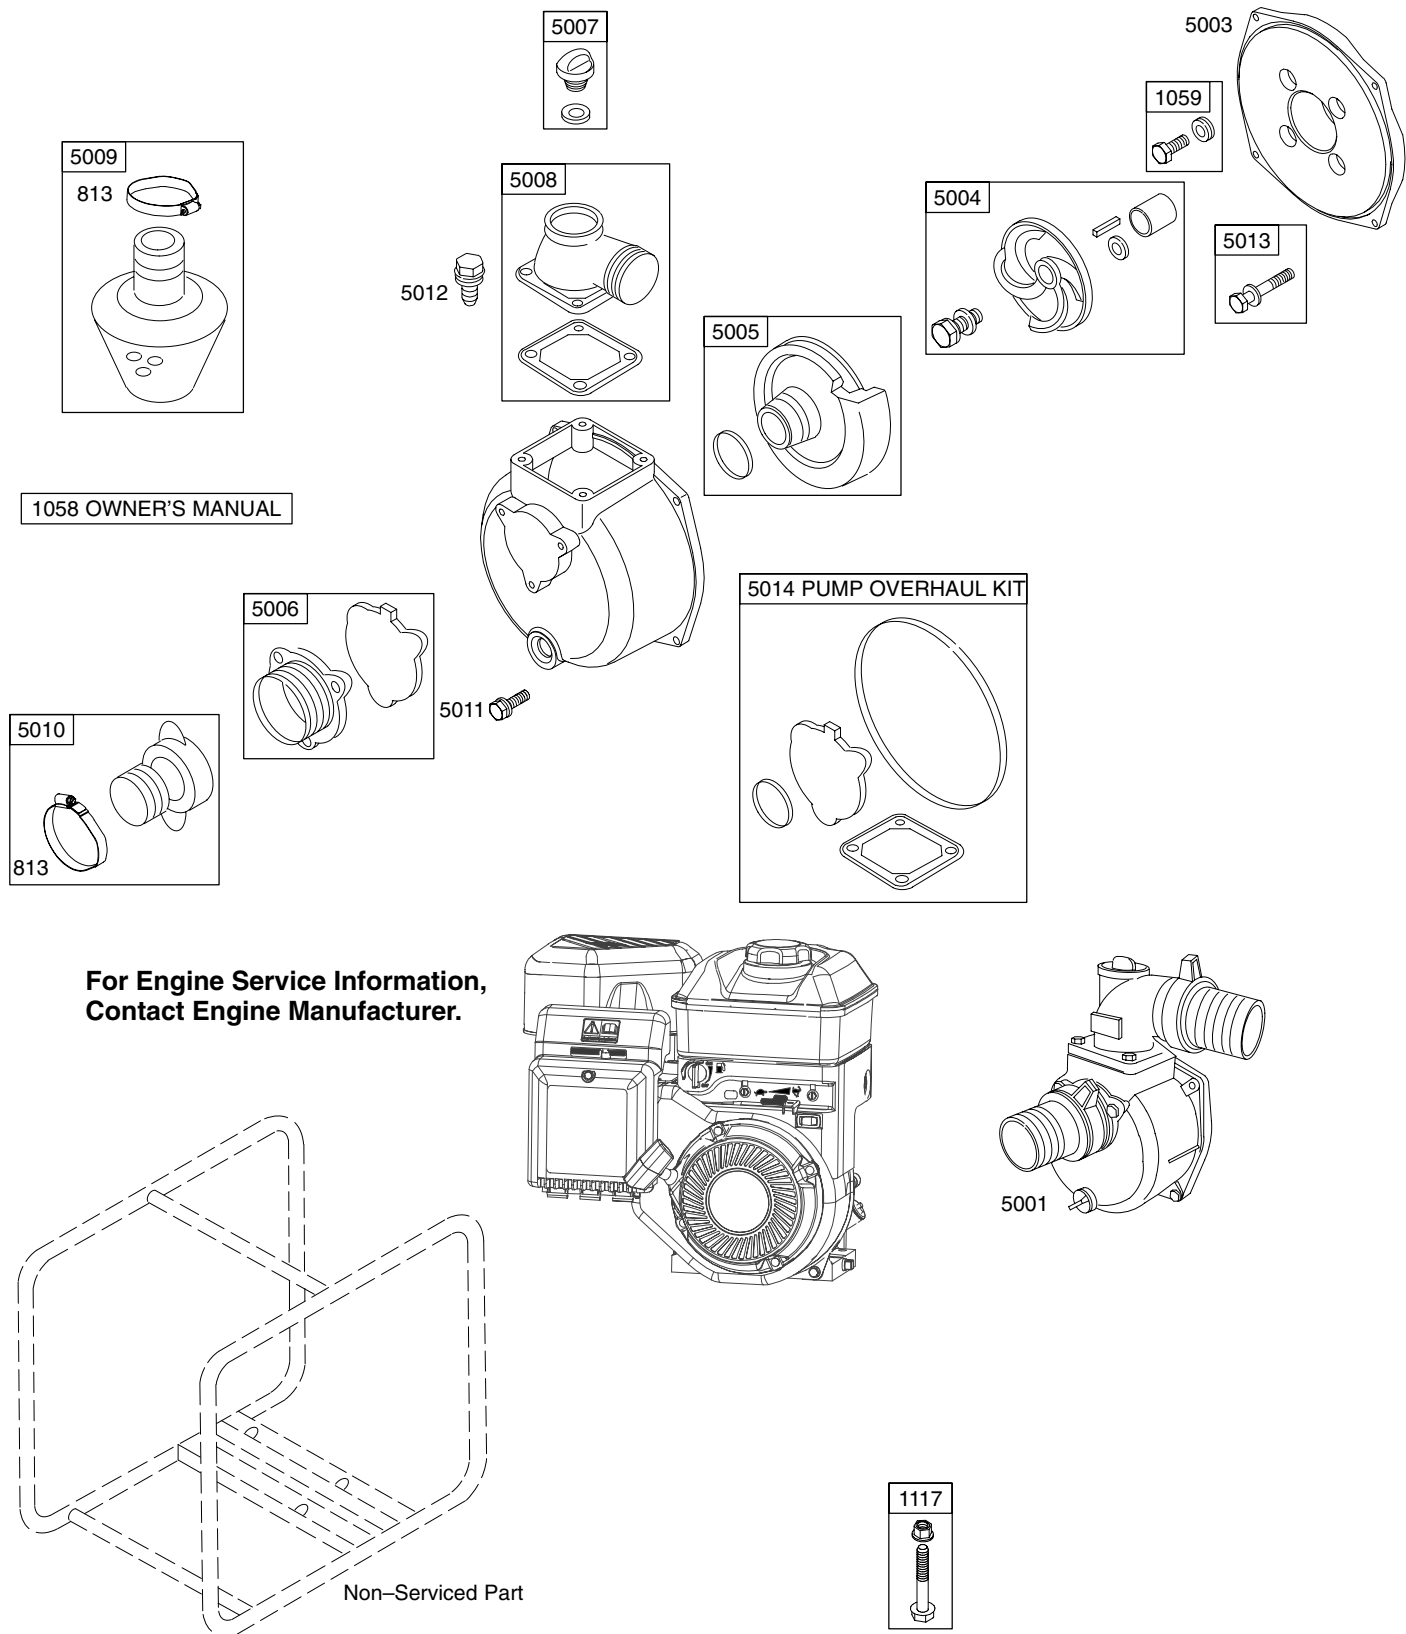

AC0201

Illustrated Parts List

Model Series

AC0201

3" Water Pump

PRINTED IN U.S.A.

COPYRIGHT by BRIGGS & STRATTON CORPORATION
All rights reserved. No part of this material may be reproduced or transmitted,
in any form or by any means, electronic or mechanical, including photocopying,
recording or by any information storage and retrieval system, without permission
in writing from Briggs & Stratton Corporation.

AC0201

AC0201

REF. NO.	PART NO.	DESCRIPTION	REF. NO.	PART NO.	DESCRIPTION	REF. NO.	PART NO.	DESCRIPTION
813	865111	Clamp	5004	865091	Impeller	5012	865107	Screw (Outlet Flange)
1058	865032	Owner's Manual	5005	865093	Volute			
1059	865113	Kit-Screw/Washer (Flange to Crankcase Cover)	5006	865095	Flange-Inlet	5013	865109	Kit-Screw/Nut (Pump Housing to Flange)
1117	865147	Screw (Engine Mount) (Engine to Frame)	5007	865097	Drain-Water			
5001	865086	Pump-Water 3" Outlet	5008	865099	Flange-Outlet	5014	865115	Kit-Pump Overhaul
5003	865088	Bracket-Flange	5009	865101	Strainer-Water			
			5010	865103	Coupling-Water			
			5011	865105	Screw (Inlet Flange)			