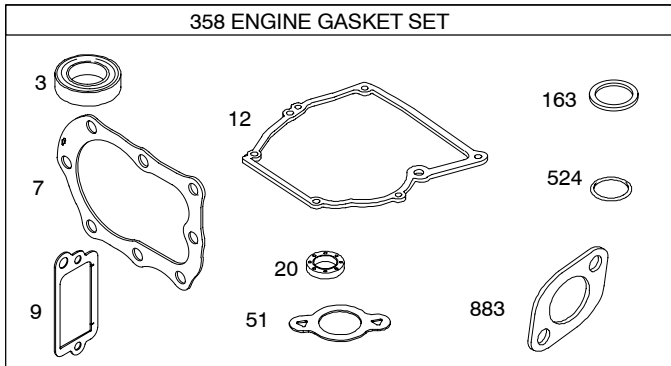

REQUIRED when replacing parts with warning labels affixed.

358 ENGINE GASKET SET

1095 VALVE GASKET SET

1036 EMISSIONS LABEL

REF. NO.	PART NO.	DESCRIPTION	REF. NO.	PART NO.	DESCRIPTION	REF. NO.	PART NO.	DESCRIPTION
1	699653	Cylinder Assembly	24	222698S	Key-Flywheel	37A	691209	Guard-Flywheel (Muffler Side)
2	399269	Kit-Bushing/Seal (Magneto Side)	25	790908	Piston Assembly (Standard) (Used After Code Date 04111400).	40	692194	Retainer-Valve
3	★299819S	Seal-Oil (Magneto Side)			----- Note -----	43	698690	Slinger-Governor/Oil
4	698691	Sump-Engine			699657 Piston Assembly (Standard) (Used After Code Date 030803000 and Before Code Date 04111500).	45	691762	Tappet-Valve
5	790169	Head-Cylinder				46	691998	Camshaft
7	★△698717	Gasket-Cylinder Head				50	699644	Manifold-Intake
8	791781	Breather Assembly (Used After Code Date 05102400).				51	★699649	Gasket-Intake
		----- Note -----				54	691111	Screw (Intake Manifold)
		699640 Breather Assembly (Used Before Code Date 05102500).				55	692144	Housing-Rewind Starter
9	★△695890	Gasket-Breather			792532 Piston Assembly (.020" Oversize) (Used After Code Date 04111400).	58	697316	Rope-Starter (88 5/8" Long) Used on Type No(s). 0100, 0111, 0292, 0304, 0340, 0341, 0368, 0415, 0526, 0559.
10	691666	Screw (Breather Assembly)	26	790909	Ring Set (Standard) (Used After Code Date 04111400).			----- Note -----
11	691245	Tube-Breather			----- Note -----			691921 Rope-Starter (70" Rope) Used on Type No(s). 0115, 0116.
12	★692218	Gasket-Crankcase (.015", Standard)			699658 Ring Set (Standard) (Used After Code Date 030803000 and Before Code Date 04111500).	60	691915	Grip-Starter Rope
13	691640	Screw (Cylinder Head)				65	690837	Screw (Rewind Starter)
15	691680	Plug-Oil Drain			792533 Ring Set (.020" Oversize) (Used After Code Date 04111400).	73	699850	Screen-Rotating
16	692991	Crankshaft Used on Type No(s). 0111, 0292, 0304, 0340, 0341.			498682 Ring Set (.020" Oversize) (Used Before Code Date 04111500).	74	690345	Screw (Rotating Screen)
		----- Note -----				78	692198	Screw (Flywheel Guard)
		492086 Crankshaft Used on Type No(s). 0115, 0415, 0526, 0559.				81	691179	Lock-Muffler Screw
		692990 Crankshaft Used on Type No(s). 0100, 0116, 0368.				90	498811	Carburetor
20	★391483S	Seal-Oil (PTO Side)	27	691588	Lock-Piston Pin	97	691931	Shaft-Throttle
22	692551	Screw (Crankcase Cover/Sump)	28	699659	Pin-Piston	106	691901	Seat-Inlet
23	692009	Flywheel Used on Type No(s). 0100, 0292, 0304, 0341, 0368, 0415, 0526, 0559.	29	699655	Rod-Connecting (Standard)	130	691190	Valve-Throttle
		----- Note -----				163	★271139S	Gasket-Air Cleaner
		690843 Flywheel Used on Type No(s). 0111, 0115, 0116, 0340.	32	691664	Screw (Connecting Rod)	180	494406	Tank-Fuel
			33	296676	Valve-Exhaust	188	692198	Screw (Control Bracket)
			34	296677	Valve-Intake	190	691640	Screw (Fuel Tank) (1 3/4" Long)
			35	690520	Spring-Valve (Intake)	190A	692198	Screw (Fuel Tank) (1/2" Long)
			36	690520	Spring-Valve (Exhaust)	200	691912	Blade-Governor
			37	690482	Guard-Flywheel (Carburetor Side)	201	690347	Link-Air Vane