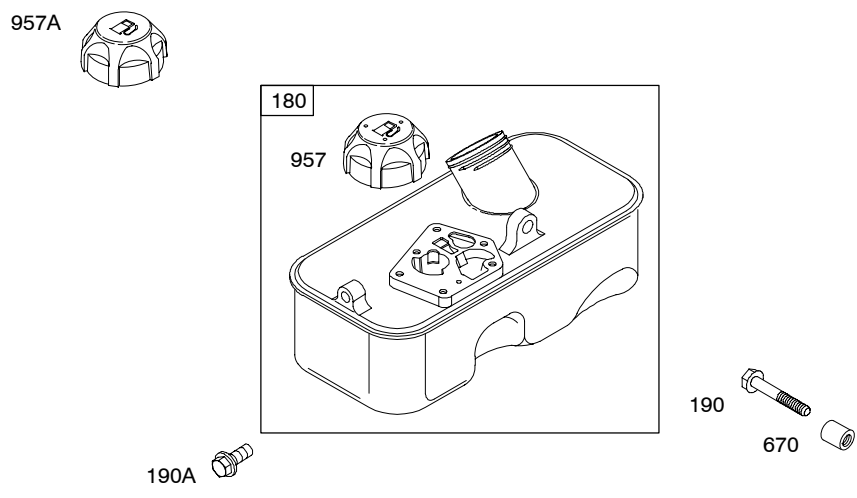

REQUIRED when replacing parts with warning labels affixed.

358 ENGINE GASKET SET

1095 VALVE GASKET SET

1036 EMISSIONS LABEL

REF. NO.	PART NO.	DESCRIPTION	REF. NO.	PART NO.	DESCRIPTION	REF. NO.	PART NO.	DESCRIPTION
1	699653	Cylinder Assembly	24	222698S	Key-Flywheel	37A	691209	Guard-Flywheel (Muffler Side)
2	399269	Kit-Bushing/Seal (Magneto Side)	25	790908	Piston Assembly (Standard) (Used After Code Date 04111400).	40	692194	Retainer-Valve
3	★299819S	Seal-Oil (Magneto Side)			----- Note -----	43	698690	Slinger-Governor/Oil
4	698691	Sump-Engine			699657 Piston Assembly (Standard) (Used After Code Date 030803000 and Before Code Date 04111500).	45	691762	Tappet-Valve
5	790169	Head-Cylinder				46	691998	Camshaft
7	★△698717	Gasket-Cylinder Head				50	699644	Manifold-Intake
8	791781	Breather Assembly (Used After Code Date 05102400).				51	★699649	Gasket-Intake
		----- Note -----				54	691111	Screw (Intake Manifold)
		699640 Breather Assembly (Used Before Code Date 05102500).				55	692144	Housing-Rewind Starter
9	★△695890	Gasket-Breather			792532 Piston Assembly (.020" Oversize) (Used After Code Date 04111400).	58	697316	Rope-Starter (88 5/8" Long) Used on Type No(s). 0100, 0111, 0292, 0304, 0340, 0341, 0368, 0415, 0526, 0559.
10	691666	Screw (Breather Assembly)	26	790909	Ring Set (Standard) (Used After Code Date 04111400).			----- Note -----
11	691245	Tube-Breather			----- Note -----			691921 Rope-Starter (70" Rope) Used on Type No(s). 0115, 0116.
12	★692218	Gasket-Crankcase (.015", Standard)			699658 Ring Set (Standard) (Used After Code Date 030803000 and Before Code Date 04111500).	60	691915	Grip-Starter Rope
13	691640	Screw (Cylinder Head)				65	690837	Screw (Rewind Starter)
15	691680	Plug-Oil Drain			792533 Ring Set (.020" Oversize) (Used After Code Date 04111400).	73	699850	Screen-Rotating
16	692991	Crankshaft Used on Type No(s). 0111, 0292, 0304, 0340, 0341.			498682 Ring Set (.020" Oversize) (Used Before Code Date 04111500).	74	690345	Screw (Rotating Screen)
		----- Note -----				78	692198	Screw (Flywheel Guard)
		492086 Crankshaft Used on Type No(s). 0115, 0415, 0526, 0559.				81	691179	Lock-Muffler Screw
		692990 Crankshaft Used on Type No(s). 0100, 0116, 0368.				90	498811	Carburetor
20	★391483S	Seal-Oil (PTO Side)	27	691588	Lock-Piston Pin	97	691931	Shaft-Throttle
22	692551	Screw (Crankcase Cover/Sump)	28	699659	Pin-Piston	106	691901	Seat-Inlet
23	692009	Flywheel Used on Type No(s). 0100, 0292, 0304, 0341, 0368, 0415, 0526, 0559.	29	699655	Rod-Connecting (Standard)	130	691190	Valve-Throttle
		----- Note -----				163	★271139S	Gasket-Air Cleaner
		690843 Flywheel Used on Type No(s). 0111, 0115, 0116, 0340.	32	691664	Screw (Connecting Rod)	180	494406	Tank-Fuel
			33	296676	Valve-Exhaust	188	692198	Screw (Control Bracket)
			34	296677	Valve-Intake	190	691640	Screw (Fuel Tank) (1 3/4" Long)
			35	690520	Spring-Valve (Intake)	190A	692198	Screw (Fuel Tank) (1/2" Long)
			36	690520	Spring-Valve (Exhaust)	200	691912	Blade-Governor
			37	690482	Guard-Flywheel (Carburetor Side)	201	690347	Link-Air Vane