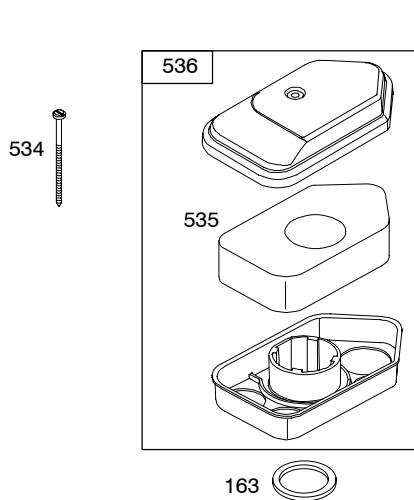

REQUIRED when replacing parts with warning labels affixed.

358 ENGINE GASKET SET

1095 VALVE GASKET SET

1036 EMISSIONS LABEL

REF. NO.	PART NO.	DESCRIPTION	REF. NO.	PART NO.	DESCRIPTION	REF. NO.	PART NO.	DESCRIPTION
1	699653	Cylinder Assembly	24	222698S	Key-Flywheel	37A	691209	Guard-Flywheel (Muffler Side)
2	399269	Kit-Bushing/Seal (Magneto Side)	25	790908	Piston Assembly (Standard) (Used After Code Date 04111400).	40	692194	Retainer-Valve
3	★299819S	Seal-Oil (Magneto Side)			----- Note -----	43	698690	Slinger-Governor/Oil
4	698691	Sump-Engine			699657 Piston Assembly (Standard) (Used After Code Date 030803000 and Before Code Date 04111500).	45	691762	Tappet-Valve
5	790169	Head-Cylinder				46	691998	Camshaft
7	★△698717	Gasket-Cylinder Head				50	699644	Manifold-Intake
8	791781	Breather Assembly (Used After Code Date 05102400).				51	★699649	Gasket-Intake
		----- Note -----				54	691111	Screw (Intake Manifold)
		699640 Breather Assembly (Used Before Code Date 05102500).				55	692144	Housing-Rewind Starter
9	★△695890	Gasket-Breather			792532 Piston Assembly (.020" Oversize) (Used After Code Date 04111400).	58	697316	Rope-Starter (88 5/8" Long) Used on Type No(s). 0100, 0111, 0292, 0304, 0340, 0341, 0368, 0415, 0526, 0559.
10	691666	Screw (Breather Assembly)	26	790909	Ring Set (Standard) (Used After Code Date 04111400).			----- Note -----
11	691245	Tube-Breather			----- Note -----			691921 Rope-Starter (70" Rope) Used on Type No(s). 0115, 0116.
12	★692218	Gasket-Crankcase (.015", Standard)			699658 Ring Set (Standard) (Used After Code Date 030803000 and Before Code Date 04111500).	60	691915	Grip-Starter Rope
13	691640	Screw (Cylinder Head)				65	690837	Screw (Rewind Starter)
15	691680	Plug-Oil Drain			792533 Ring Set (.020" Oversize) (Used After Code Date 04111400).	73	699850	Screen-Rotating
16	692991	Crankshaft Used on Type No(s). 0111, 0292, 0304, 0340, 0341.			498682 Ring Set (.020" Oversize) (Used Before Code Date 04111500).	74	690345	Screw (Rotating Screen)
		----- Note -----				78	692198	Screw (Flywheel Guard)
		492086 Crankshaft Used on Type No(s). 0115, 0415, 0526, 0559.				81	691179	Lock-Muffler Screw
		692990 Crankshaft Used on Type No(s). 0100, 0116, 0368.				90	498811	Carburetor
20	★391483S	Seal-Oil (PTO Side)	27	691588	Lock-Piston Pin	97	691931	Shaft-Throttle
22	692551	Screw (Crankcase Cover/Sump)	28	699659	Pin-Piston	106	691901	Seat-Inlet
23	692009	Flywheel Used on Type No(s). 0100, 0292, 0304, 0341, 0368, 0415, 0526, 0559.	29	699655	Rod-Connecting (Standard)	130	691190	Valve-Throttle
		----- Note -----				163	★271139S	Gasket-Air Cleaner
		690843 Flywheel Used on Type No(s). 0111, 0115, 0116, 0340.	32	691664	Screw (Connecting Rod)	180	494406	Tank-Fuel
			33	296676	Valve-Exhaust	188	692198	Screw (Control Bracket)
			34	296677	Valve-Intake	190	691640	Screw (Fuel Tank) (1 3/4" Long)
			35	690520	Spring-Valve (Intake)	190A	692198	Screw (Fuel Tank) (1/2" Long)
			36	690520	Spring-Valve (Exhaust)	200	691912	Blade-Governor
			37	690482	Guard-Flywheel (Carburetor Side)	201	690347	Link-Air Vane