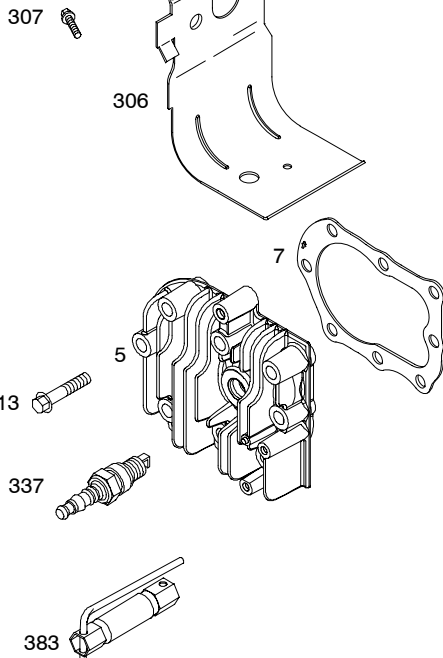

REQUIRED when replacing parts with warning labels affixed.

358 ENGINE GASKET SET

1095 VALVE GASKET SET

1036 EMISSIONS LABEL

REF. NO.	PART NO.	DESCRIPTION	REF. NO.	PART NO.	DESCRIPTION	REF. NO.	PART NO.	DESCRIPTION
1	699653	Cylinder Assembly	24	222698S	Key-Flywheel	37A	691209	Guard-Flywheel (Muffler Side)
2	399269	Kit-Bushing/Seal (Magneto Side)	25	790908	Piston Assembly (Standard) (Used After Code Date 04111400).	40	692194	Retainer-Valve
3	★299819S	Seal-Oil (Magneto Side)			----- Note -----	43	698690	Slinger-Governor/Oil
4	698691	Sump-Engine			699657 Piston Assembly (Standard) (Used After Code Date 030803000 and Before Code Date 04111500).	45	691762	Tappet-Valve
5	790169	Head-Cylinder				46	691998	Camshaft
7	★△698717	Gasket-Cylinder Head				50	699644	Manifold-Intake
8	791781	Breather Assembly (Used After Code Date 05102400).				51	★699649	Gasket-Intake
		----- Note -----				54	691111	Screw (Intake Manifold)
		699640 Breather Assembly (Used Before Code Date 05102500).				55	692144	Housing-Rewind Starter
9	★△695890	Gasket-Breather			792532 Piston Assembly (.020" Oversize) (Used After Code Date 04111400).	58	697316	Rope-Starter (88 5/8" Long) Used on Type No(s). 0100, 0111, 0292, 0304, 0340, 0341, 0368, 0415, 0526, 0559.
10	691666	Screw (Breather Assembly)	26	790909	Ring Set (Standard) (Used After Code Date 04111400).			----- Note -----
11	691245	Tube-Breather			----- Note -----			691921 Rope-Starter (70" Rope) Used on Type No(s). 0115, 0116.
12	★692218	Gasket-Crankcase (.015", Standard)			699658 Ring Set (Standard) (Used After Code Date 030803000 and Before Code Date 04111500).	60	691915	Grip-Starter Rope
13	691640	Screw (Cylinder Head)				65	690837	Screw (Rewind Starter)
15	691680	Plug-Oil Drain			792533 Ring Set (.020" Oversize) (Used After Code Date 04111400).	73	699850	Screen-Rotating
16	692991	Crankshaft Used on Type No(s). 0111, 0292, 0304, 0340, 0341.			498682 Ring Set (.020" Oversize) (Used Before Code Date 04111500).	74	690345	Screw (Rotating Screen)
		----- Note -----				78	692198	Screw (Flywheel Guard)
		492086 Crankshaft Used on Type No(s). 0115, 0415, 0526, 0559.				81	691179	Lock-Muffler Screw
		692990 Crankshaft Used on Type No(s). 0100, 0116, 0368.				90	498811	Carburetor
20	★391483S	Seal-Oil (PTO Side)	27	691588	Lock-Piston Pin	97	691931	Shaft-Throttle
22	692551	Screw (Crankcase Cover/Sump)	28	699659	Pin-Piston	106	691901	Seat-Inlet
23	692009	Flywheel Used on Type No(s). 0100, 0292, 0304, 0341, 0368, 0415, 0526, 0559.	29	699655	Rod-Connecting (Standard)	130	691190	Valve-Throttle
		----- Note -----				163	★271139S	Gasket-Air Cleaner
		690843 Flywheel Used on Type No(s). 0111, 0115, 0116, 0340.	32	691664	Screw (Connecting Rod)	180	494406	Tank-Fuel
			33	296676	Valve-Exhaust	188	692198	Screw (Control Bracket)
			34	296677	Valve-Intake	190	691640	Screw (Fuel Tank) (1 3/4" Long)
			35	690520	Spring-Valve (Intake)	190A	692198	Screw (Fuel Tank) (1/2" Long)
			36	690520	Spring-Valve (Exhaust)	200	691912	Blade-Governor
			37	690482	Guard-Flywheel (Carburetor Side)	201	690347	Link-Air Vane