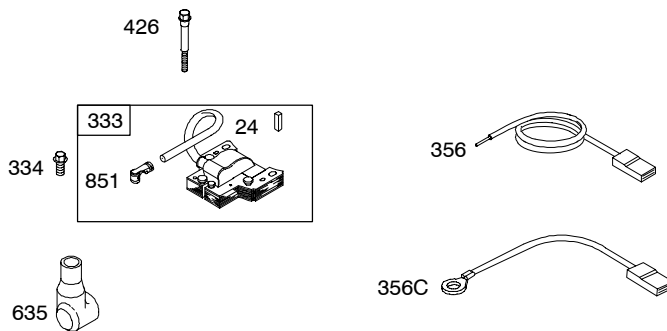

REQUIRED when replacing parts with warning labels affixed.

358 ENGINE GASKET SET

1095 VALVE GASKET SET

1036 EMISSIONS LABEL

REF. NO.	PART NO.	DESCRIPTION	REF. NO.	PART NO.	DESCRIPTION	REF. NO.	PART NO.	DESCRIPTION
1	699653	Cylinder Assembly	24	222698S	Key-Flywheel	37A	691209	Guard-Flywheel (Muffler Side)
2	399269	Kit-Bushing/Seal (Magneto Side)	25	790908	Piston Assembly (Standard) (Used After Code Date 04111400).	40	692194	Retainer-Valve
3	★299819S	Seal-Oil (Magneto Side)			----- Note -----	43	698690	Slinger-Governor/Oil
4	698691	Sump-Engine			699657 Piston Assembly (Standard) (Used After Code Date 030803000 and Before Code Date 04111500).	45	691762	Tappet-Valve
5	790169	Head-Cylinder				46	691998	Camshaft
7	★△698717	Gasket-Cylinder Head				50	699644	Manifold-Intake
8	791781	Breather Assembly (Used After Code Date 05102400).				51	★699649	Gasket-Intake
		----- Note -----				54	691111	Screw (Intake Manifold)
		699640 Breather Assembly (Used Before Code Date 05102500).				55	692144	Housing-Rewind Starter
9	★△695890	Gasket-Breather			792532 Piston Assembly (.020" Oversize) (Used After Code Date 04111400).	58	697316	Rope-Starter (88 5/8" Long) Used on Type No(s). 0100, 0111, 0292, 0304, 0340, 0341, 0368, 0415, 0526, 0559.
10	691666	Screw (Breather Assembly)	26	790909	Ring Set (Standard) (Used After Code Date 04111400).			----- Note -----
11	691245	Tube-Breather			----- Note -----			691921 Rope-Starter (70" Rope) Used on Type No(s). 0115, 0116.
12	★692218	Gasket-Crankcase (.015", Standard)			699658 Ring Set (Standard) (Used After Code Date 030803000 and Before Code Date 04111500).	60	691915	Grip-Starter Rope
13	691640	Screw (Cylinder Head)				65	690837	Screw (Rewind Starter)
15	691680	Plug-Oil Drain			792533 Ring Set (.020" Oversize) (Used After Code Date 04111400).	73	699850	Screen-Rotating
16	692991	Crankshaft Used on Type No(s). 0111, 0292, 0304, 0340, 0341.			498682 Ring Set (.020" Oversize) (Used Before Code Date 04111500).	74	690345	Screw (Rotating Screen)
		----- Note -----				78	692198	Screw (Flywheel Guard)
		492086 Crankshaft Used on Type No(s). 0115, 0415, 0526, 0559.				81	691179	Lock-Muffler Screw
		692990 Crankshaft Used on Type No(s). 0100, 0116, 0368.				90	498811	Carburetor
20	★391483S	Seal-Oil (PTO Side)	27	691588	Lock-Piston Pin	97	691931	Shaft-Throttle
22	692551	Screw (Crankcase Cover/Sump)	28	699659	Pin-Piston	106	691901	Seat-Inlet
23	692009	Flywheel Used on Type No(s). 0100, 0292, 0304, 0341, 0368, 0415, 0526, 0559.	29	699655	Rod-Connecting (Standard)	130	691190	Valve-Throttle
		----- Note -----				163	★271139S	Gasket-Air Cleaner
		690843 Flywheel Used on Type No(s). 0111, 0115, 0116, 0340.	32	691664	Screw (Connecting Rod)	180	494406	Tank-Fuel
			33	296676	Valve-Exhaust	188	692198	Screw (Control Bracket)
			34	296677	Valve-Intake	190	691640	Screw (Fuel Tank) (1 3/4" Long)
			35	690520	Spring-Valve (Intake)	190A	692198	Screw (Fuel Tank) (1/2" Long)
			36	690520	Spring-Valve (Exhaust)	200	691912	Blade-Governor
			37	690482	Guard-Flywheel (Carburetor Side)	201	690347	Link-Air Vane