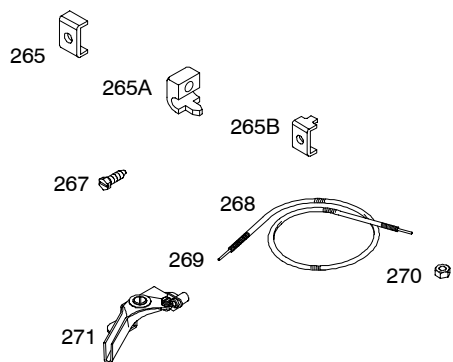

REQUIRED when replacing parts with warning labels affixed.

358 ENGINE GASKET SET

1095 VALVE GASKET SET

1036 EMISSIONS LABEL

REF. NO.	PART NO.	DESCRIPTION	REF. NO.	PART NO.	DESCRIPTION	REF. NO.	PART NO.	DESCRIPTION
1	699653	Cylinder Assembly	24	222698S	Key-Flywheel	37A	691209	Guard-Flywheel (Muffler Side)
2	399269	Kit-Bushing/Seal (Magneto Side)	25	790908	Piston Assembly (Standard) (Used After Code Date 04111400).	40	692194	Retainer-Valve
3	★299819S	Seal-Oil (Magneto Side)			----- Note -----	43	698690	Slinger-Governor/Oil
4	698691	Sump-Engine			699657 Piston Assembly (Standard) (Used After Code Date 030803000 and Before Code Date 04111500).	45	691762	Tappet-Valve
5	790169	Head-Cylinder				46	691998	Camshaft
7	★△698717	Gasket-Cylinder Head				50	699644	Manifold-Intake
8	791781	Breather Assembly (Used After Code Date 05102400).				51	★699649	Gasket-Intake
		----- Note -----				54	691111	Screw (Intake Manifold)
		699640 Breather Assembly (Used Before Code Date 05102500).				55	692144	Housing-Rewind Starter
9	★△695890	Gasket-Breather			792532 Piston Assembly (.020" Oversize) (Used After Code Date 04111400).	58	697316	Rope-Starter (88 5/8" Long) Used on Type No(s). 0100, 0111, 0292, 0304, 0340, 0341, 0368, 0415, 0526, 0559.
10	691666	Screw (Breather Assembly)	26	790909	Ring Set (Standard) (Used After Code Date 04111400).			----- Note -----
11	691245	Tube-Breather			----- Note -----			691921 Rope-Starter (70" Rope) Used on Type No(s). 0115, 0116.
12	★692218	Gasket-Crankcase (.015", Standard)			699658 Ring Set (Standard) (Used After Code Date 030803000 and Before Code Date 04111500).	60	691915	Grip-Starter Rope
13	691640	Screw (Cylinder Head)				65	690837	Screw (Rewind Starter)
15	691680	Plug-Oil Drain			792533 Ring Set (.020" Oversize) (Used After Code Date 04111400).	73	699850	Screen-Rotating
16	692991	Crankshaft Used on Type No(s). 0111, 0292, 0304, 0340, 0341.			498682 Ring Set (.020" Oversize) (Used Before Code Date 04111500).	74	690345	Screw (Rotating Screen)
		----- Note -----				78	692198	Screw (Flywheel Guard)
		492086 Crankshaft Used on Type No(s). 0115, 0415, 0526, 0559.				81	691179	Lock-Muffler Screw
		692990 Crankshaft Used on Type No(s). 0100, 0116, 0368.				90	498811	Carburetor
20	★391483S	Seal-Oil (PTO Side)	27	691588	Lock-Piston Pin	97	691931	Shaft-Throttle
22	692551	Screw (Crankcase Cover/Sump)	28	699659	Pin-Piston	106	691901	Seat-Inlet
23	692009	Flywheel Used on Type No(s). 0100, 0292, 0304, 0341, 0368, 0415, 0526, 0559.	29	699655	Rod-Connecting (Standard)	130	691190	Valve-Throttle
		----- Note -----				163	★271139S	Gasket-Air Cleaner
		690843 Flywheel Used on Type No(s). 0111, 0115, 0116, 0340.	32	691664	Screw (Connecting Rod)	180	494406	Tank-Fuel
			33	296676	Valve-Exhaust	188	692198	Screw (Control Bracket)
			34	296677	Valve-Intake	190	691640	Screw (Fuel Tank) (1 3/4" Long)
			35	690520	Spring-Valve (Intake)	190A	692198	Screw (Fuel Tank) (1/2" Long)
			36	690520	Spring-Valve (Exhaust)	200	691912	Blade-Governor
			37	690482	Guard-Flywheel (Carburetor Side)	201	690347	Link-Air Vane