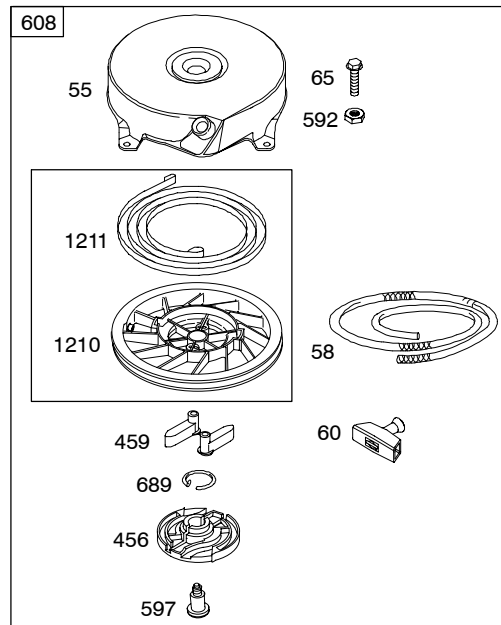

REQUIRED when replacing parts with warning labels affixed.

358 ENGINE GASKET SET

1095 VALVE GASKET SET

1036 EMISSIONS LABEL

REF. NO.	PART NO.	DESCRIPTION	REF. NO.	PART NO.	DESCRIPTION	REF. NO.	PART NO.	DESCRIPTION
1	699653	Cylinder Assembly	24	222698S	Key-Flywheel	37A	691209	Guard-Flywheel (Muffler Side)
2	399269	Kit-Bushing/Seal (Magneto Side)	25	790908	Piston Assembly (Standard) (Used After Code Date 04111400).	40	692194	Retainer-Valve
3	★299819S	Seal-Oil (Magneto Side)			----- Note -----	43	698690	Slinger-Governor/Oil
4	698691	Sump-Engine			699657 Piston Assembly (Standard) (Used After Code Date 030803000 and Before Code Date 04111500).	45	691762	Tappet-Valve
5	790169	Head-Cylinder				46	691998	Camshaft
7	★△698717	Gasket-Cylinder Head				50	699644	Manifold-Intake
8	791781	Breather Assembly (Used After Code Date 05102400).				51	★699649	Gasket-Intake
		----- Note -----				54	691111	Screw (Intake Manifold)
		699640 Breather Assembly (Used Before Code Date 05102500).				55	692144	Housing-Rewind Starter
9	★△695890	Gasket-Breather			792532 Piston Assembly (.020" Oversize) (Used After Code Date 04111400).	58	697316	Rope-Starter (88 5/8" Long) Used on Type No(s). 0100, 0111, 0292, 0304, 0340, 0341, 0368, 0415, 0526, 0559.
10	691666	Screw (Breather Assembly)	26	790909	Ring Set (Standard) (Used After Code Date 04111400).			----- Note -----
11	691245	Tube-Breather			----- Note -----			691921 Rope-Starter (70" Rope) Used on Type No(s). 0115, 0116.
12	★692218	Gasket-Crankcase (.015", Standard)			699658 Ring Set (Standard) (Used After Code Date 030803000 and Before Code Date 04111500).	60	691915	Grip-Starter Rope
13	691640	Screw (Cylinder Head)				65	690837	Screw (Rewind Starter)
15	691680	Plug-Oil Drain			792533 Ring Set (.020" Oversize) (Used After Code Date 04111400).	73	699850	Screen-Rotating
16	692991	Crankshaft Used on Type No(s). 0111, 0292, 0304, 0340, 0341.			498682 Ring Set (.020" Oversize) (Used Before Code Date 04111500).	74	690345	Screw (Rotating Screen)
		----- Note -----				78	692198	Screw (Flywheel Guard)
		492086 Crankshaft Used on Type No(s). 0115, 0415, 0526, 0559.				81	691179	Lock-Muffler Screw
		692990 Crankshaft Used on Type No(s). 0100, 0116, 0368.				90	498811	Carburetor
20	★391483S	Seal-Oil (PTO Side)	27	691588	Lock-Piston Pin	97	691931	Shaft-Throttle
22	692551	Screw (Crankcase Cover/Sump)	28	699659	Pin-Piston	106	691901	Seat-Inlet
23	692009	Flywheel Used on Type No(s). 0100, 0292, 0304, 0341, 0368, 0415, 0526, 0559.	29	699655	Rod-Connecting (Standard)	130	691190	Valve-Throttle
		----- Note -----				163	★271139S	Gasket-Air Cleaner
		690843 Flywheel Used on Type No(s). 0111, 0115, 0116, 0340.	32	691664	Screw (Connecting Rod)	180	494406	Tank-Fuel
			33	296676	Valve-Exhaust	188	692198	Screw (Control Bracket)
			34	296677	Valve-Intake	190	691640	Screw (Fuel Tank) (1 3/4" Long)
			35	690520	Spring-Valve (Intake)	190A	692198	Screw (Fuel Tank) (1/2" Long)
			36	690520	Spring-Valve (Exhaust)	200	691912	Blade-Governor
			37	690482	Guard-Flywheel (Carburetor Side)	201	690347	Link-Air Vane