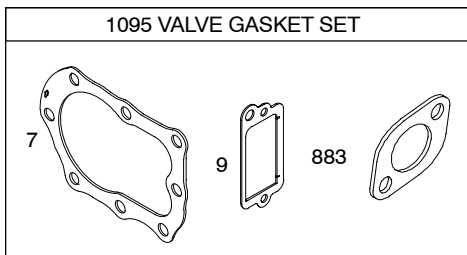

REQUIRED when replacing parts with warning labels affixed.

358 ENGINE GASKET SET

1095 VALVE GASKET SET

1036 EMISSIONS LABEL

REF. NO.	PART NO.	DESCRIPTION	REF. NO.	PART NO.	DESCRIPTION	REF. NO.	PART NO.	DESCRIPTION
1	699653	Cylinder Assembly	24	222698S	Key-Flywheel	37A	691209	Guard-Flywheel (Muffler Side)
2	399269	Kit-Bushing/Seal (Magneto Side)	25	790908	Piston Assembly (Standard) (Used After Code Date 04111400).	40	692194	Retainer-Valve
3	★299819S	Seal-Oil (Magneto Side)			----- Note -----	43	698690	Slinger-Governor/Oil
4	698691	Sump-Engine			699657 Piston Assembly (Standard) (Used After Code Date 030803000 and Before Code Date 04111500).	45	691762	Tappet-Valve
5	790169	Head-Cylinder				46	691998	Camshaft
7	★△698717	Gasket-Cylinder Head				50	699644	Manifold-Intake
8	791781	Breather Assembly (Used After Code Date 05102400).				51	★699649	Gasket-Intake
		----- Note -----				54	691111	Screw (Intake Manifold)
		699640 Breather Assembly (Used Before Code Date 05102500).				55	692144	Housing-Rewind Starter
9	★△695890	Gasket-Breather			792532 Piston Assembly (.020" Oversize) (Used After Code Date 04111400).	58	697316	Rope-Starter (88 5/8" Long) Used on Type No(s). 0100, 0111, 0292, 0304, 0340, 0341, 0368, 0415, 0526, 0559.
10	691666	Screw (Breather Assembly)	26	790909	Ring Set (Standard) (Used After Code Date 04111400).			----- Note -----
11	691245	Tube-Breather			----- Note -----			691921 Rope-Starter (70" Rope) Used on Type No(s). 0115, 0116.
12	★692218	Gasket-Crankcase (.015", Standard)			699658 Ring Set (Standard) (Used After Code Date 030803000 and Before Code Date 04111500).	60	691915	Grip-Starter Rope
13	691640	Screw (Cylinder Head)				65	690837	Screw (Rewind Starter)
15	691680	Plug-Oil Drain			792533 Ring Set (.020" Oversize) (Used After Code Date 04111400).	73	699850	Screen-Rotating
16	692991	Crankshaft Used on Type No(s). 0111, 0292, 0304, 0340, 0341.			498682 Ring Set (.020" Oversize) (Used Before Code Date 04111500).	74	690345	Screw (Rotating Screen)
		----- Note -----				78	692198	Screw (Flywheel Guard)
		492086 Crankshaft Used on Type No(s). 0115, 0415, 0526, 0559.				81	691179	Lock-Muffler Screw
		692990 Crankshaft Used on Type No(s). 0100, 0116, 0368.				90	498811	Carburetor
20	★391483S	Seal-Oil (PTO Side)	27	691588	Lock-Piston Pin	97	691931	Shaft-Throttle
22	692551	Screw (Crankcase Cover/Sump)	28	699659	Pin-Piston	106	691901	Seat-Inlet
23	692009	Flywheel Used on Type No(s). 0100, 0292, 0304, 0341, 0368, 0415, 0526, 0559.	29	699655	Rod-Connecting (Standard)	130	691190	Valve-Throttle
		----- Note -----				163	★271139S	Gasket-Air Cleaner
		690843 Flywheel Used on Type No(s). 0111, 0115, 0116, 0340.	32	691664	Screw (Connecting Rod)	180	494406	Tank-Fuel
			33	296676	Valve-Exhaust	188	692198	Screw (Control Bracket)
			34	296677	Valve-Intake	190	691640	Screw (Fuel Tank) (1 3/4" Long)
			35	690520	Spring-Valve (Intake)	190A	692198	Screw (Fuel Tank) (1/2" Long)
			36	690520	Spring-Valve (Exhaust)	200	691912	Blade-Governor
			37	690482	Guard-Flywheel (Carburetor Side)	201	690347	Link-Air Vane