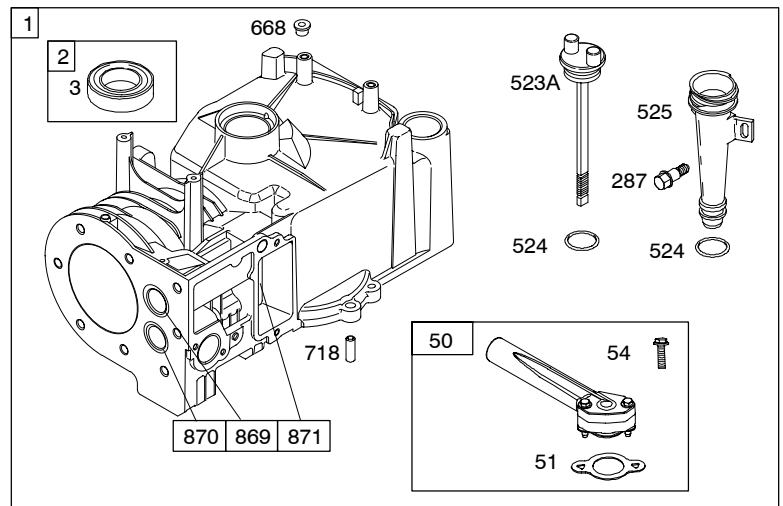

REQUIRED when replacing parts with warning labels affixed.

358 ENGINE GASKET SET

1095 VALVE GASKET SET

1036 EMISSIONS LABEL

REF. NO.	PART NO.	DESCRIPTION	REF. NO.	PART NO.	DESCRIPTION	REF. NO.	PART NO.	DESCRIPTION
1	699653	Cylinder Assembly	24	222698S	Key-Flywheel	37A	691209	Guard-Flywheel (Muffler Side)
2	399269	Kit-Bushing/Seal (Magneto Side)	25	790908	Piston Assembly (Standard) (Used After Code Date 04111400).	40	692194	Retainer-Valve
3	★299819S	Seal-Oil (Magneto Side)			----- Note -----	43	698690	Slinger-Governor/Oil
4	698691	Sump-Engine			699657 Piston Assembly (Standard) (Used After Code Date 030803000 and Before Code Date 04111500).	45	691762	Tappet-Valve
5	790169	Head-Cylinder				46	691998	Camshaft
7	★△698717	Gasket-Cylinder Head				50	699644	Manifold-Intake
8	791781	Breather Assembly (Used After Code Date 05102400).				51	★699649	Gasket-Intake
		----- Note -----				54	691111	Screw (Intake Manifold)
		699640 Breather Assembly (Used Before Code Date 05102500).				55	692144	Housing-Rewind Starter
9	★△695890	Gasket-Breather			792532 Piston Assembly (.020" Oversize) (Used After Code Date 04111400).	58	697316	Rope-Starter (88 5/8" Long) Used on Type No(s). 0100, 0111, 0292, 0304, 0340, 0341, 0368, 0415, 0526, 0559.
10	691666	Screw (Breather Assembly)	26	790909	Ring Set (Standard) (Used After Code Date 04111400).			----- Note -----
11	691245	Tube-Breather			----- Note -----			691921 Rope-Starter (70" Rope) Used on Type No(s). 0115, 0116.
12	★692218	Gasket-Crankcase (.015", Standard)			699658 Ring Set (Standard) (Used After Code Date 030803000 and Before Code Date 04111500).	60	691915	Grip-Starter Rope
13	691640	Screw (Cylinder Head)				65	690837	Screw (Rewind Starter)
15	691680	Plug-Oil Drain			792533 Ring Set (.020" Oversize) (Used After Code Date 04111400).	73	699850	Screen-Rotating
16	692991	Crankshaft Used on Type No(s). 0111, 0292, 0304, 0340, 0341.			498682 Ring Set (.020" Oversize) (Used Before Code Date 04111500).	74	690345	Screw (Rotating Screen)
		----- Note -----				78	692198	Screw (Flywheel Guard)
		492086 Crankshaft Used on Type No(s). 0115, 0415, 0526, 0559.				81	691179	Lock-Muffler Screw
		692990 Crankshaft Used on Type No(s). 0100, 0116, 0368.				90	498811	Carburetor
20	★391483S	Seal-Oil (PTO Side)	27	691588	Lock-Piston Pin	97	691931	Shaft-Throttle
22	692551	Screw (Crankcase Cover/Sump)	28	699659	Pin-Piston	106	691901	Seat-Inlet
23	692009	Flywheel Used on Type No(s). 0100, 0292, 0304, 0341, 0368, 0415, 0526, 0559.	29	699655	Rod-Connecting (Standard)	130	691190	Valve-Throttle
		----- Note -----				163	★271139S	Gasket-Air Cleaner
		690843 Flywheel Used on Type No(s). 0111, 0115, 0116, 0340.	32	691664	Screw (Connecting Rod)	180	494406	Tank-Fuel
			33	296676	Valve-Exhaust	188	692198	Screw (Control Bracket)
			34	296677	Valve-Intake	190	691640	Screw (Fuel Tank) (1 3/4" Long)
			35	690520	Spring-Valve (Intake)	190A	692198	Screw (Fuel Tank) (1/2" Long)
			36	690520	Spring-Valve (Exhaust)	200	691912	Blade-Governor
			37	690482	Guard-Flywheel (Carburetor Side)	201	690347	Link-Air Vane