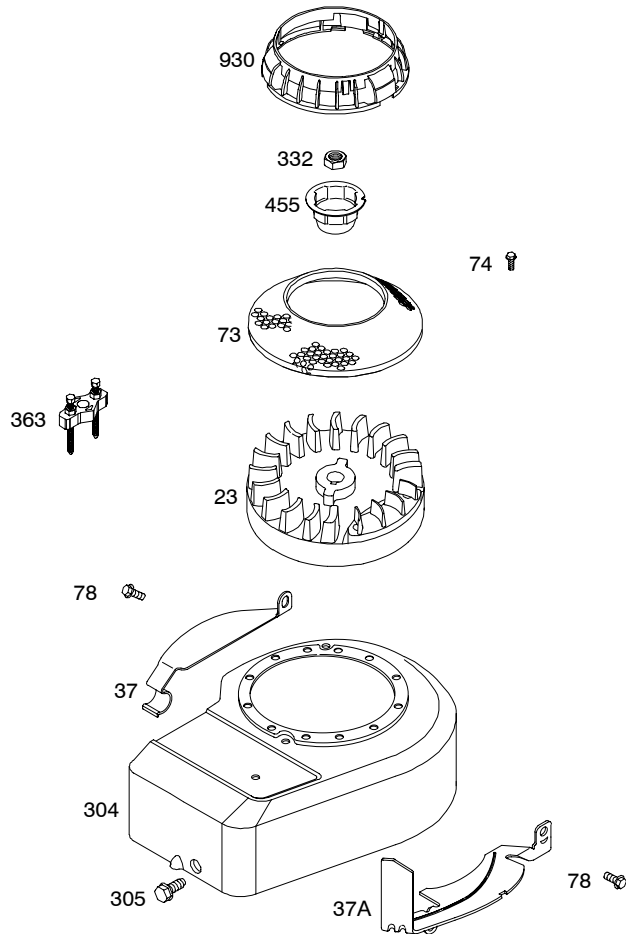

REQUIRED when replacing parts with warning labels affixed.

358 ENGINE GASKET SET

1095 VALVE GASKET SET

1036 EMISSIONS LABEL

REF. NO.	PART NO.	DESCRIPTION	REF. NO.	PART NO.	DESCRIPTION	REF. NO.	PART NO.	DESCRIPTION
1	699653	Cylinder Assembly	24	222698S	Key-Flywheel	37A	691209	Guard-Flywheel (Muffler Side)
2	399269	Kit-Bushing/Seal (Magneto Side)	25	790908	Piston Assembly (Standard) (Used After Code Date 04111400).	40	692194	Retainer-Valve
3	★299819S	Seal-Oil (Magneto Side)			----- Note -----	43	698690	Slinger-Governor/Oil
4	698691	Sump-Engine			699657 Piston Assembly (Standard) (Used After Code Date 030803000 and Before Code Date 04111500).	45	691762	Tappet-Valve
5	790169	Head-Cylinder				46	691998	Camshaft
7	★△698717	Gasket-Cylinder Head				50	699644	Manifold-Intake
8	791781	Breather Assembly (Used After Code Date 05102400).				51	★699649	Gasket-Intake
		----- Note -----				54	691111	Screw (Intake Manifold)
		699640 Breather Assembly (Used Before Code Date 05102500).				55	692144	Housing-Rewind Starter
9	★△695890	Gasket-Breather			792532 Piston Assembly (.020" Oversize) (Used After Code Date 04111400).	58	697316	Rope-Starter (88 5/8" Long) Used on Type No(s). 0100, 0111, 0292, 0304, 0340, 0341, 0368, 0415, 0526, 0559.
10	691666	Screw (Breather Assembly)	26	790909	Ring Set (Standard) (Used After Code Date 04111400).			----- Note -----
11	691245	Tube-Breather			----- Note -----			691921 Rope-Starter (70" Rope) Used on Type No(s). 0115, 0116.
12	★692218	Gasket-Crankcase (.015", Standard)			699658 Ring Set (Standard) (Used After Code Date 030803000 and Before Code Date 04111500).	60	691915	Grip-Starter Rope
13	691640	Screw (Cylinder Head)				65	690837	Screw (Rewind Starter)
15	691680	Plug-Oil Drain			792533 Ring Set (.020" Oversize) (Used After Code Date 04111400).	73	699850	Screen-Rotating
16	692991	Crankshaft Used on Type No(s). 0111, 0292, 0304, 0340, 0341.			498682 Ring Set (.020" Oversize) (Used Before Code Date 04111500).	74	690345	Screw (Rotating Screen)
		----- Note -----				78	692198	Screw (Flywheel Guard)
		492086 Crankshaft Used on Type No(s). 0115, 0415, 0526, 0559.				81	691179	Lock-Muffler Screw
		692990 Crankshaft Used on Type No(s). 0100, 0116, 0368.				90	498811	Carburetor
20	★391483S	Seal-Oil (PTO Side)	27	691588	Lock-Piston Pin	97	691931	Shaft-Throttle
22	692551	Screw (Crankcase Cover/Sump)	28	699659	Pin-Piston	106	691901	Seat-Inlet
23	692009	Flywheel Used on Type No(s). 0100, 0292, 0304, 0341, 0368, 0415, 0526, 0559.	29	699655	Rod-Connecting (Standard)	130	691190	Valve-Throttle
		----- Note -----				163	★271139S	Gasket-Air Cleaner
		690843 Flywheel Used on Type No(s). 0111, 0115, 0116, 0340.	32	691664	Screw (Connecting Rod)	180	494406	Tank-Fuel
			33	296676	Valve-Exhaust	188	692198	Screw (Control Bracket)
			34	296677	Valve-Intake	190	691640	Screw (Fuel Tank) (1 3/4" Long)
			35	690520	Spring-Valve (Intake)	190A	692198	Screw (Fuel Tank) (1/2" Long)
			36	690520	Spring-Valve (Exhaust)	200	691912	Blade-Governor
			37	690482	Guard-Flywheel (Carburetor Side)	201	690347	Link-Air Vane