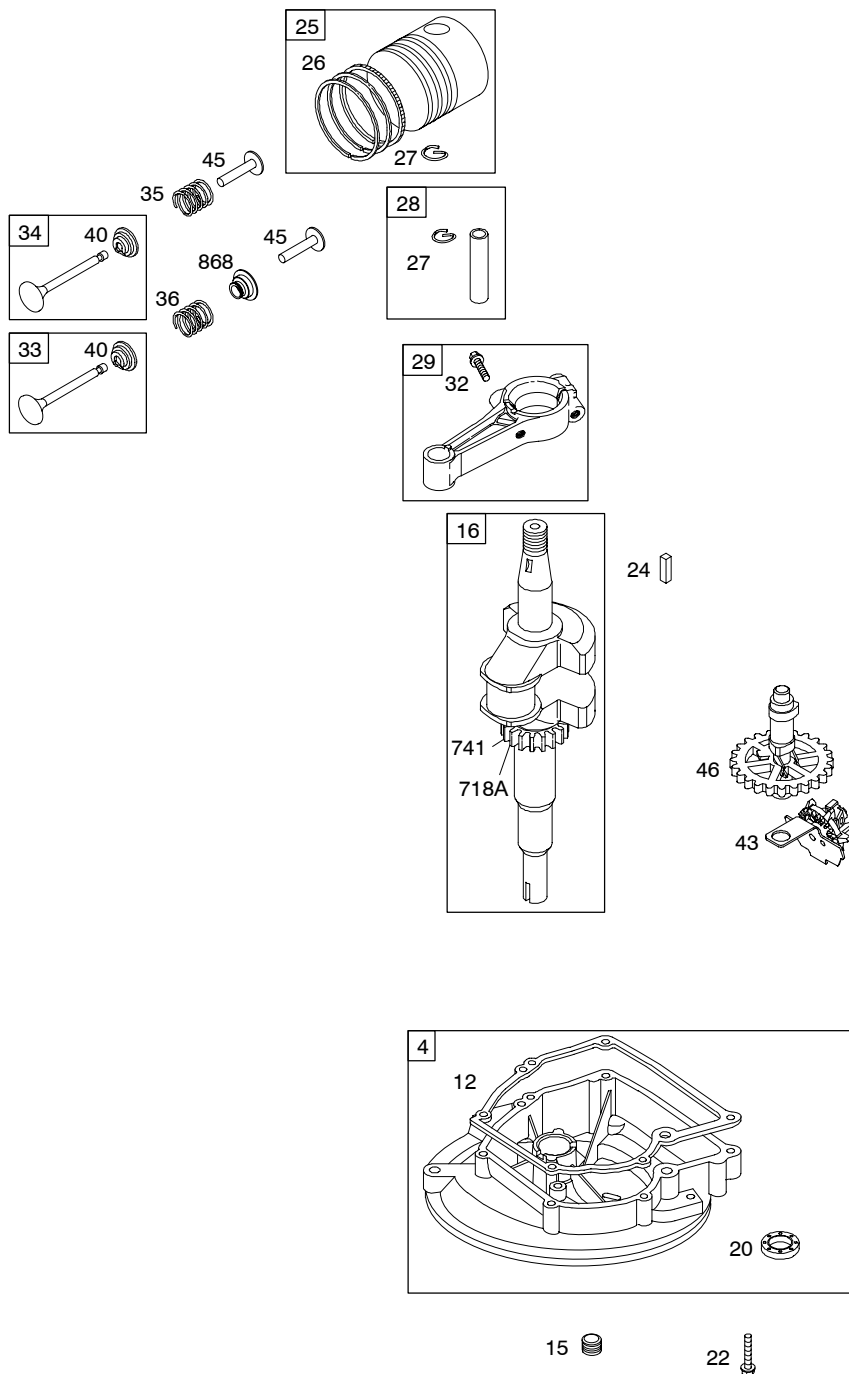

REQUIRED when replacing parts with warning labels affixed.

358 ENGINE GASKET SET

1095 VALVE GASKET SET

1036 EMISSIONS LABEL

REF. NO.	PART NO.	DESCRIPTION	REF. NO.	PART NO.	DESCRIPTION	REF. NO.	PART NO.	DESCRIPTION
1	699653	Cylinder Assembly	24	222698S	Key-Flywheel	37A	691209	Guard-Flywheel (Muffler Side)
2	399269	Kit-Bushing/Seal (Magneto Side)	25	790908	Piston Assembly (Standard) (Used After Code Date 04111400).	40	692194	Retainer-Valve
3	★299819S	Seal-Oil (Magneto Side)			----- Note -----	43	698690	Slinger-Governor/Oil
4	698691	Sump-Engine			699657 Piston Assembly (Standard) (Used After Code Date 030803000 and Before Code Date 04111500).	45	691762	Tappet-Valve
5	790169	Head-Cylinder				46	691998	Camshaft
7	★△698717	Gasket-Cylinder Head				50	699644	Manifold-Intake
8	791781	Breather Assembly (Used After Code Date 05102400).				51	★699649	Gasket-Intake
		----- Note -----				54	691111	Screw (Intake Manifold)
		699640 Breather Assembly (Used Before Code Date 05102500).				55	692144	Housing-Rewind Starter
9	★△695890	Gasket-Breather			792532 Piston Assembly (.020" Oversize) (Used After Code Date 04111400).	58	697316	Rope-Starter (88 5/8" Long) Used on Type No(s). 0100, 0111, 0292, 0304, 0340, 0341, 0368, 0415, 0526, 0559.
10	691666	Screw (Breather Assembly)	26	790909	Ring Set (Standard) (Used After Code Date 04111400).			----- Note -----
11	691245	Tube-Breather			----- Note -----			691921 Rope-Starter (70" Rope) Used on Type No(s). 0115, 0116.
12	★692218	Gasket-Crankcase (.015", Standard)			699658 Ring Set (Standard) (Used After Code Date 030803000 and Before Code Date 04111500).	60	691915	Grip-Starter Rope
13	691640	Screw (Cylinder Head)				65	690837	Screw (Rewind Starter)
15	691680	Plug-Oil Drain			792533 Ring Set (.020" Oversize) (Used After Code Date 04111400).	73	699850	Screen-Rotating
16	692991	Crankshaft Used on Type No(s). 0111, 0292, 0304, 0340, 0341.			498682 Ring Set (.020" Oversize) (Used Before Code Date 04111500).	74	690345	Screw (Rotating Screen)
		----- Note -----				78	692198	Screw (Flywheel Guard)
		492086 Crankshaft Used on Type No(s). 0115, 0415, 0526, 0559.				81	691179	Lock-Muffler Screw
		692990 Crankshaft Used on Type No(s). 0100, 0116, 0368.				90	498811	Carburetor
20	★391483S	Seal-Oil (PTO Side)	27	691588	Lock-Piston Pin	97	691931	Shaft-Throttle
22	692551	Screw (Crankcase Cover/Sump)	28	699659	Pin-Piston	106	691901	Seat-Inlet
23	692009	Flywheel Used on Type No(s). 0100, 0292, 0304, 0341, 0368, 0415, 0526, 0559.	29	699655	Rod-Connecting (Standard)	130	691190	Valve-Throttle
		----- Note -----				163	★271139S	Gasket-Air Cleaner
		690843 Flywheel Used on Type No(s). 0111, 0115, 0116, 0340.	32	691664	Screw (Connecting Rod)	180	494406	Tank-Fuel
			33	296676	Valve-Exhaust	188	692198	Screw (Control Bracket)
			34	296677	Valve-Intake	190	691640	Screw (Fuel Tank) (1 3/4" Long)
			35	690520	Spring-Valve (Intake)	190A	692198	Screw (Fuel Tank) (1/2" Long)
			36	690520	Spring-Valve (Exhaust)	200	691912	Blade-Governor
			37	690482	Guard-Flywheel (Carburetor Side)	201	690347	Link-Air Vane