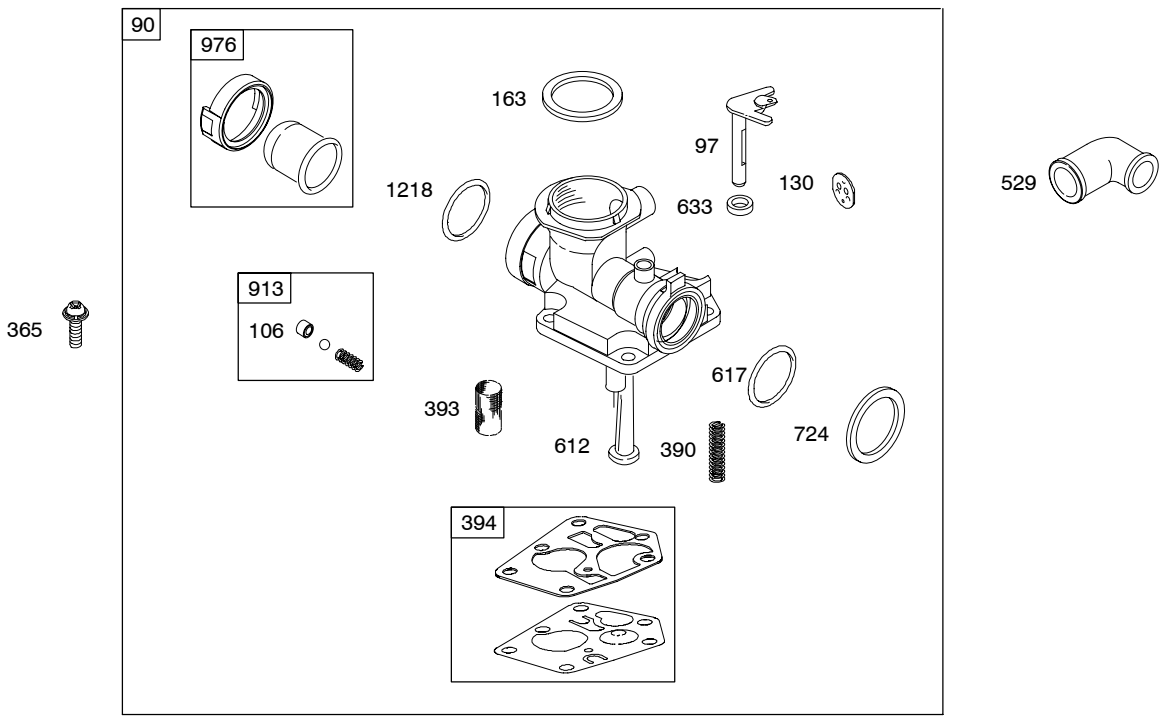

REQUIRED when replacing parts with warning labels affixed.

358 ENGINE GASKET SET

1095 VALVE GASKET SET

1036 EMISSIONS LABEL

REF. NO.	PART NO.	DESCRIPTION	REF. NO.	PART NO.	DESCRIPTION	REF. NO.	PART NO.	DESCRIPTION
1	699653	Cylinder Assembly	24	222698S	Key-Flywheel	37A	691209	Guard-Flywheel (Muffler Side)
2	399269	Kit-Bushing/Seal (Magneto Side)	25	790908	Piston Assembly (Standard) (Used After Code Date 04111400).	40	692194	Retainer-Valve
3	★299819S	Seal-Oil (Magneto Side)			----- Note -----	43	698690	Slinger-Governor/Oil
4	698691	Sump-Engine			699657 Piston Assembly (Standard) (Used After Code Date 030803000 and Before Code Date 04111500).	45	691762	Tappet-Valve
5	790169	Head-Cylinder				46	691998	Camshaft
7	★△698717	Gasket-Cylinder Head				50	699644	Manifold-Intake
8	791781	Breather Assembly (Used After Code Date 05102400).				51	★699649	Gasket-Intake
		----- Note -----				54	691111	Screw (Intake Manifold)
		699640 Breather Assembly (Used Before Code Date 05102500).				55	692144	Housing-Rewind Starter
9	★△695890	Gasket-Breather			792532 Piston Assembly (.020" Oversize) (Used After Code Date 04111400).	58	697316	Rope-Starter (88 5/8" Long) Used on Type No(s). 0100, 0111, 0292, 0304, 0340, 0341, 0368, 0415, 0526, 0559.
10	691666	Screw (Breather Assembly)	26	790909	Ring Set (Standard) (Used After Code Date 04111400).			----- Note -----
11	691245	Tube-Breather			----- Note -----			691921 Rope-Starter (70" Rope) Used on Type No(s). 0115, 0116.
12	★692218	Gasket-Crankcase (.015", Standard)			699658 Ring Set (Standard) (Used After Code Date 030803000 and Before Code Date 04111500).	60	691915	Grip-Starter Rope
13	691640	Screw (Cylinder Head)				65	690837	Screw (Rewind Starter)
15	691680	Plug-Oil Drain			792533 Ring Set (.020" Oversize) (Used After Code Date 04111400).	73	699850	Screen-Rotating
16	692991	Crankshaft Used on Type No(s). 0111, 0292, 0304, 0340, 0341.			498682 Ring Set (.020" Oversize) (Used Before Code Date 04111500).	74	690345	Screw (Rotating Screen)
		----- Note -----				78	692198	Screw (Flywheel Guard)
		492086 Crankshaft Used on Type No(s). 0115, 0415, 0526, 0559.				81	691179	Lock-Muffler Screw
		692990 Crankshaft Used on Type No(s). 0100, 0116, 0368.				90	498811	Carburetor
20	★391483S	Seal-Oil (PTO Side)	27	691588	Lock-Piston Pin	97	691931	Shaft-Throttle
22	692551	Screw (Crankcase Cover/Sump)	28	699659	Pin-Piston	106	691901	Seat-Inlet
23	692009	Flywheel Used on Type No(s). 0100, 0292, 0304, 0341, 0368, 0415, 0526, 0559.	29	699655	Rod-Connecting (Standard)	130	691190	Valve-Throttle
		----- Note -----				163	★271139S	Gasket-Air Cleaner
		690843 Flywheel Used on Type No(s). 0111, 0115, 0116, 0340.	32	691664	Screw (Connecting Rod)	180	494406	Tank-Fuel
			33	296676	Valve-Exhaust	188	692198	Screw (Control Bracket)
			34	296677	Valve-Intake	190	691640	Screw (Fuel Tank) (1 3/4" Long)
			35	690520	Spring-Valve (Intake)	190A	692198	Screw (Fuel Tank) (1/2" Long)
			36	690520	Spring-Valve (Exhaust)	200	691912	Blade-Governor
			37	690482	Guard-Flywheel (Carburetor Side)	201	690347	Link-Air Vane