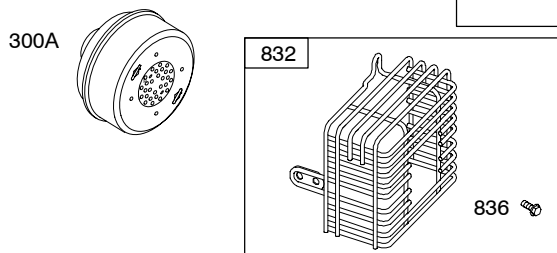

REQUIRED when replacing parts with warning labels affixed.

358 ENGINE GASKET SET

1095 VALVE GASKET SET

1036 EMISSIONS LABEL

REF. NO.	PART NO.	DESCRIPTION	REF. NO.	PART NO.	DESCRIPTION	REF. NO.	PART NO.	DESCRIPTION
1	699653	Cylinder Assembly	24	222698S	Key-Flywheel	37A	691209	Guard-Flywheel (Muffler Side)
2	399269	Kit-Bushing/Seal (Magneto Side)	25	790908	Piston Assembly (Standard) (Used After Code Date 04111400).	40	692194	Retainer-Valve
3	★299819S	Seal-Oil (Magneto Side)			----- Note -----	43	698690	Slinger-Governor/Oil
4	698691	Sump-Engine			699657 Piston Assembly (Standard) (Used After Code Date 030803000 and Before Code Date 04111500).	45	691762	Tappet-Valve
5	790169	Head-Cylinder				46	691998	Camshaft
7	★△698717	Gasket-Cylinder Head				50	699644	Manifold-Intake
8	791781	Breather Assembly (Used After Code Date 05102400).				51	★699649	Gasket-Intake
		----- Note -----				54	691111	Screw (Intake Manifold)
		699640 Breather Assembly (Used Before Code Date 05102500).				55	692144	Housing-Rewind Starter
9	★△695890	Gasket-Breather			792532 Piston Assembly (.020" Oversize) (Used After Code Date 04111400).	58	697316	Rope-Starter (88 5/8" Long) Used on Type No(s). 0100, 0111, 0292, 0304, 0340, 0341, 0368, 0415, 0526, 0559.
10	691666	Screw (Breather Assembly)	26	790909	Ring Set (Standard) (Used After Code Date 04111400).			----- Note -----
11	691245	Tube-Breather			----- Note -----			691921 Rope-Starter (70" Rope) Used on Type No(s). 0115, 0116.
12	★692218	Gasket-Crankcase (.015", Standard)			699658 Ring Set (Standard) (Used After Code Date 030803000 and Before Code Date 04111500).	60	691915	Grip-Starter Rope
13	691640	Screw (Cylinder Head)				65	690837	Screw (Rewind Starter)
15	691680	Plug-Oil Drain			792533 Ring Set (.020" Oversize) (Used After Code Date 04111400).	73	699850	Screen-Rotating
16	692991	Crankshaft Used on Type No(s). 0111, 0292, 0304, 0340, 0341.			498682 Ring Set (.020" Oversize) (Used Before Code Date 04111500).	74	690345	Screw (Rotating Screen)
		----- Note -----				78	692198	Screw (Flywheel Guard)
		492086 Crankshaft Used on Type No(s). 0115, 0415, 0526, 0559.				81	691179	Lock-Muffler Screw
		692990 Crankshaft Used on Type No(s). 0100, 0116, 0368.				90	498811	Carburetor
20	★391483S	Seal-Oil (PTO Side)	27	691588	Lock-Piston Pin	97	691931	Shaft-Throttle
22	692551	Screw (Crankcase Cover/Sump)	28	699659	Pin-Piston	106	691901	Seat-Inlet
23	692009	Flywheel Used on Type No(s). 0100, 0292, 0304, 0341, 0368, 0415, 0526, 0559.	29	699655	Rod-Connecting (Standard)	130	691190	Valve-Throttle
		----- Note -----				163	★271139S	Gasket-Air Cleaner
		690843 Flywheel Used on Type No(s). 0111, 0115, 0116, 0340.	32	691664	Screw (Connecting Rod)	180	494406	Tank-Fuel
			33	296676	Valve-Exhaust	188	692198	Screw (Control Bracket)
			34	296677	Valve-Intake	190	691640	Screw (Fuel Tank) (1 3/4" Long)
			35	690520	Spring-Valve (Intake)	190A	692198	Screw (Fuel Tank) (1/2" Long)
			36	690520	Spring-Valve (Exhaust)	200	691912	Blade-Governor
			37	690482	Guard-Flywheel (Carburetor Side)	201	690347	Link-Air Vane