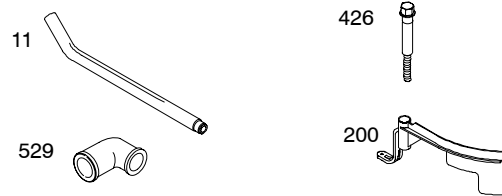

REQUIRED when replacing parts with warning labels affixed.

358 ENGINE GASKET SET

1095 VALVE GASKET SET

1036 EMISSIONS LABEL

REF. NO.	PART NO.	DESCRIPTION	REF. NO.	PART NO.	DESCRIPTION	REF. NO.	PART NO.	DESCRIPTION
1	699653	Cylinder Assembly	24	222698S	Key-Flywheel	37A	691209	Guard-Flywheel (Muffler Side)
2	399269	Kit-Bushing/Seal (Magneto Side)	25	790908	Piston Assembly (Standard) (Used After Code Date 04111400).	40	692194	Retainer-Valve
3	★299819S	Seal-Oil (Magneto Side)			----- Note -----	43	698690	Slinger-Governor/Oil
4	698691	Sump-Engine			699657 Piston Assembly (Standard) (Used After Code Date 030803000 and Before Code Date 04111500).	45	691762	Tappet-Valve
5	790169	Head-Cylinder				46	691998	Camshaft
7	★△698717	Gasket-Cylinder Head				50	699644	Manifold-Intake
8	791781	Breather Assembly (Used After Code Date 05102400).				51	★699649	Gasket-Intake
		----- Note -----				54	691111	Screw (Intake Manifold)
		699640 Breather Assembly (Used Before Code Date 05102500).				55	692144	Housing-Rewind Starter
9	★△695890	Gasket-Breather			792532 Piston Assembly (.020" Oversize) (Used After Code Date 04111400).	58	697316	Rope-Starter (88 5/8" Long) Used on Type No(s). 0100, 0111, 0292, 0304, 0340, 0341, 0368, 0415, 0526, 0559.
10	691666	Screw (Breather Assembly)	26	790909	Ring Set (Standard) (Used After Code Date 04111400).			----- Note -----
11	691245	Tube-Breather			----- Note -----			691921 Rope-Starter (70" Rope) Used on Type No(s). 0115, 0116.
12	★692218	Gasket-Crankcase (.015", Standard)			699658 Ring Set (Standard) (Used After Code Date 030803000 and Before Code Date 04111500).	60	691915	Grip-Starter Rope
13	691640	Screw (Cylinder Head)				65	690837	Screw (Rewind Starter)
15	691680	Plug-Oil Drain			792533 Ring Set (.020" Oversize) (Used After Code Date 04111400).	73	699850	Screen-Rotating
16	692991	Crankshaft Used on Type No(s). 0111, 0292, 0304, 0340, 0341.			498682 Ring Set (.020" Oversize) (Used Before Code Date 04111500).	74	690345	Screw (Rotating Screen)
		----- Note -----				78	692198	Screw (Flywheel Guard)
		492086 Crankshaft Used on Type No(s). 0115, 0415, 0526, 0559.				81	691179	Lock-Muffler Screw
		692990 Crankshaft Used on Type No(s). 0100, 0116, 0368.				90	498811	Carburetor
20	★391483S	Seal-Oil (PTO Side)	27	691588	Lock-Piston Pin	97	691931	Shaft-Throttle
22	692551	Screw (Crankcase Cover/Sump)	28	699659	Pin-Piston	106	691901	Seat-Inlet
23	692009	Flywheel Used on Type No(s). 0100, 0292, 0304, 0341, 0368, 0415, 0526, 0559.	29	699655	Rod-Connecting (Standard)	130	691190	Valve-Throttle
		----- Note -----				163	★271139S	Gasket-Air Cleaner
		690843 Flywheel Used on Type No(s). 0111, 0115, 0116, 0340.	32	691664	Screw (Connecting Rod)	180	494406	Tank-Fuel
			33	296676	Valve-Exhaust	188	692198	Screw (Control Bracket)
			34	296677	Valve-Intake	190	691640	Screw (Fuel Tank) (1 3/4" Long)
			35	690520	Spring-Valve (Intake)	190A	692198	Screw (Fuel Tank) (1/2" Long)
			36	690520	Spring-Valve (Exhaust)	200	691912	Blade-Governor
			37	690482	Guard-Flywheel (Carburetor Side)	201	690347	Link-Air Vane