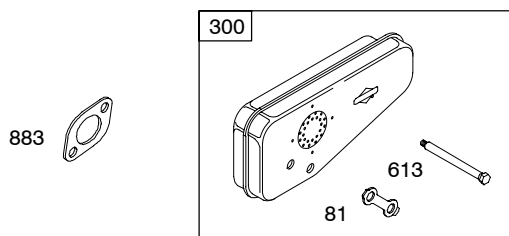

REQUIRED when replacing parts with warning labels affixed.

358 ENGINE GASKET SET

1095 VALVE GASKET SET

1036 EMISSIONS LABEL

REF. NO.	PART NO.	DESCRIPTION	REF. NO.	PART NO.	DESCRIPTION	REF. NO.	PART NO.	DESCRIPTION
1	699653	Cylinder Assembly	24	222698S	Key-Flywheel	37A	691209	Guard-Flywheel (Muffler Side)
2	399269	Kit-Bushing/Seal (Magneto Side)	25	790908	Piston Assembly (Standard) (Used After Code Date 04111400).	40	692194	Retainer-Valve
3	★299819S	Seal-Oil (Magneto Side)			----- Note -----	43	698690	Slinger-Governor/Oil
4	698691	Sump-Engine			699657 Piston Assembly (Standard) (Used After Code Date 030803000 and Before Code Date 04111500).	45	691762	Tappet-Valve
5	790169	Head-Cylinder				46	691998	Camshaft
7	★△698717	Gasket-Cylinder Head				50	699644	Manifold-Intake
8	791781	Breather Assembly (Used After Code Date 05102400).				51	★699649	Gasket-Intake
		----- Note -----				54	691111	Screw (Intake Manifold)
		699640 Breather Assembly (Used Before Code Date 05102500).				55	692144	Housing-Rewind Starter
9	★△695890	Gasket-Breather			792532 Piston Assembly (.020" Oversize) (Used After Code Date 04111400).	58	697316	Rope-Starter (88 5/8" Long) Used on Type No(s). 0100, 0111, 0292, 0304, 0340, 0341, 0368, 0415, 0526, 0559.
10	691666	Screw (Breather Assembly)	26	790909	Ring Set (Standard) (Used After Code Date 04111400).			----- Note -----
11	691245	Tube-Breather			----- Note -----			691921 Rope-Starter (70" Rope) Used on Type No(s). 0115, 0116.
12	★692218	Gasket-Crankcase (.015", Standard)			699658 Ring Set (Standard) (Used After Code Date 030803000 and Before Code Date 04111500).	60	691915	Grip-Starter Rope
13	691640	Screw (Cylinder Head)				65	690837	Screw (Rewind Starter)
15	691680	Plug-Oil Drain			792533 Ring Set (.020" Oversize) (Used After Code Date 04111400).	73	699850	Screen-Rotating
16	692991	Crankshaft Used on Type No(s). 0111, 0292, 0304, 0340, 0341.			498682 Ring Set (.020" Oversize) (Used Before Code Date 04111500).	74	690345	Screw (Rotating Screen)
		----- Note -----				78	692198	Screw (Flywheel Guard)
		492086 Crankshaft Used on Type No(s). 0115, 0415, 0526, 0559.				81	691179	Lock-Muffler Screw
		692990 Crankshaft Used on Type No(s). 0100, 0116, 0368.				90	498811	Carburetor
20	★391483S	Seal-Oil (PTO Side)	27	691588	Lock-Piston Pin	97	691931	Shaft-Throttle
22	692551	Screw (Crankcase Cover/Sump)	28	699659	Pin-Piston	106	691901	Seat-Inlet
23	692009	Flywheel Used on Type No(s). 0100, 0292, 0304, 0341, 0368, 0415, 0526, 0559.	29	699655	Rod-Connecting (Standard)	130	691190	Valve-Throttle
		----- Note -----				163	★271139S	Gasket-Air Cleaner
		690843 Flywheel Used on Type No(s). 0111, 0115, 0116, 0340.	32	691664	Screw (Connecting Rod)	180	494406	Tank-Fuel
			33	296676	Valve-Exhaust	188	692198	Screw (Control Bracket)
			34	296677	Valve-Intake	190	691640	Screw (Fuel Tank) (1 3/4" Long)
			35	690520	Spring-Valve (Intake)	190A	692198	Screw (Fuel Tank) (1/2" Long)
			36	690520	Spring-Valve (Exhaust)	200	691912	Blade-Governor
			37	690482	Guard-Flywheel (Carburetor Side)	201	690347	Link-Air Vane