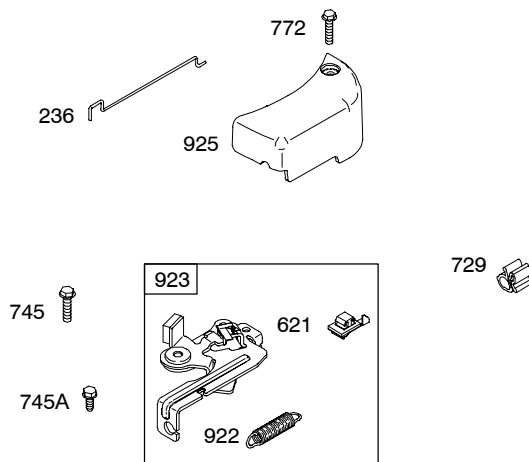

REQUIRED when replacing parts with warning labels affixed.

358 ENGINE GASKET SET

1095 VALVE GASKET SET

1036 EMISSIONS LABEL

REF. NO.	PART NO.	DESCRIPTION	REF. NO.	PART NO.	DESCRIPTION	REF. NO.	PART NO.	DESCRIPTION
1	699653	Cylinder Assembly	24	222698S	Key-Flywheel	37A	691209	Guard-Flywheel (Muffler Side)
2	399269	Kit-Bushing/Seal (Magneto Side)	25	790908	Piston Assembly (Standard) (Used After Code Date 04111400).	40	692194	Retainer-Valve
3	★299819S	Seal-Oil (Magneto Side)			----- Note -----	43	698690	Slinger-Governor/Oil
4	698691	Sump-Engine			699657 Piston Assembly (Standard) (Used After Code Date 030803000 and Before Code Date 04111500).	45	691762	Tappet-Valve
5	790169	Head-Cylinder				46	691998	Camshaft
7	★△698717	Gasket-Cylinder Head				50	699644	Manifold-Intake
8	791781	Breather Assembly (Used After Code Date 05102400).				51	★699649	Gasket-Intake
		----- Note -----				54	691111	Screw (Intake Manifold)
		699640 Breather Assembly (Used Before Code Date 05102500).				55	692144	Housing-Rewind Starter
9	★△695890	Gasket-Breather			792532 Piston Assembly (.020" Oversize) (Used After Code Date 04111400).	58	697316	Rope-Starter (88 5/8" Long) Used on Type No(s). 0100, 0111, 0292, 0304, 0340, 0341, 0368, 0415, 0526, 0559.
10	691666	Screw (Breather Assembly)	26	790909	Ring Set (Standard) (Used After Code Date 04111400).			----- Note -----
11	691245	Tube-Breather			----- Note -----			691921 Rope-Starter (70" Rope) Used on Type No(s). 0115, 0116.
12	★692218	Gasket-Crankcase (.015", Standard)			699658 Ring Set (Standard) (Used After Code Date 030803000 and Before Code Date 04111500).	60	691915	Grip-Starter Rope
13	691640	Screw (Cylinder Head)				65	690837	Screw (Rewind Starter)
15	691680	Plug-Oil Drain			792533 Ring Set (.020" Oversize) (Used After Code Date 04111400).	73	699850	Screen-Rotating
16	692991	Crankshaft Used on Type No(s). 0111, 0292, 0304, 0340, 0341.			498682 Ring Set (.020" Oversize) (Used Before Code Date 04111500).	74	690345	Screw (Rotating Screen)
		----- Note -----				78	692198	Screw (Flywheel Guard)
		492086 Crankshaft Used on Type No(s). 0115, 0415, 0526, 0559.				81	691179	Lock-Muffler Screw
		692990 Crankshaft Used on Type No(s). 0100, 0116, 0368.				90	498811	Carburetor
20	★391483S	Seal-Oil (PTO Side)	27	691588	Lock-Piston Pin	97	691931	Shaft-Throttle
22	692551	Screw (Crankcase Cover/Sump)	28	699659	Pin-Piston	106	691901	Seat-Inlet
23	692009	Flywheel Used on Type No(s). 0100, 0292, 0304, 0341, 0368, 0415, 0526, 0559.	29	699655	Rod-Connecting (Standard)	130	691190	Valve-Throttle
		----- Note -----				163	★271139S	Gasket-Air Cleaner
		690843 Flywheel Used on Type No(s). 0111, 0115, 0116, 0340.	32	691664	Screw (Connecting Rod)	180	494406	Tank-Fuel
			33	296676	Valve-Exhaust	188	692198	Screw (Control Bracket)
			34	296677	Valve-Intake	190	691640	Screw (Fuel Tank) (1 3/4" Long)
			35	690520	Spring-Valve (Intake)	190A	692198	Screw (Fuel Tank) (1/2" Long)
			36	690520	Spring-Valve (Exhaust)	200	691912	Blade-Governor
			37	690482	Guard-Flywheel (Carburetor Side)	201	690347	Link-Air Vane