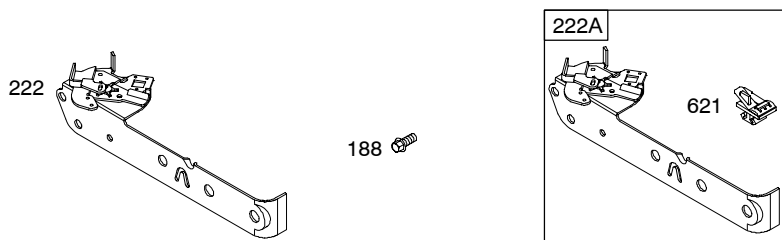

REQUIRED when replacing parts with warning labels affixed.

358 ENGINE GASKET SET

1095 VALVE GASKET SET

1036 EMISSIONS LABEL

REF. NO.	PART NO.	DESCRIPTION	REF. NO.	PART NO.	DESCRIPTION	REF. NO.	PART NO.	DESCRIPTION
1	699653	Cylinder Assembly	24	222698S	Key-Flywheel	37A	691209	Guard-Flywheel (Muffler Side)
2	399269	Kit-Bushing/Seal (Magneto Side)	25	790908	Piston Assembly (Standard) (Used After Code Date 04111400).	40	692194	Retainer-Valve
3	★299819S	Seal-Oil (Magneto Side)			----- Note -----	43	698690	Slinger-Governor/Oil
4	698691	Sump-Engine			699657 Piston Assembly (Standard) (Used After Code Date 030803000 and Before Code Date 04111500).	45	691762	Tappet-Valve
5	790169	Head-Cylinder				46	691998	Camshaft
7	★△698717	Gasket-Cylinder Head				50	699644	Manifold-Intake
8	791781	Breather Assembly (Used After Code Date 05102400).				51	★699649	Gasket-Intake
		----- Note -----				54	691111	Screw (Intake Manifold)
		699640 Breather Assembly (Used Before Code Date 05102500).				55	692144	Housing-Rewind Starter
9	★△695890	Gasket-Breather			792532 Piston Assembly (.020" Oversize) (Used After Code Date 04111400).	58	697316	Rope-Starter (88 5/8" Long) Used on Type No(s). 0100, 0111, 0292, 0304, 0340, 0341, 0368, 0415, 0526, 0559.
10	691666	Screw (Breather Assembly)	26	790909	Ring Set (Standard) (Used After Code Date 04111400).			----- Note -----
11	691245	Tube-Breather			----- Note -----			691921 Rope-Starter (70" Rope) Used on Type No(s). 0115, 0116.
12	★692218	Gasket-Crankcase (.015", Standard)			699658 Ring Set (Standard) (Used After Code Date 030803000 and Before Code Date 04111500).	60	691915	Grip-Starter Rope
13	691640	Screw (Cylinder Head)				65	690837	Screw (Rewind Starter)
15	691680	Plug-Oil Drain			792533 Ring Set (.020" Oversize) (Used After Code Date 04111400).	73	699850	Screen-Rotating
16	692991	Crankshaft Used on Type No(s). 0111, 0292, 0304, 0340, 0341.			498682 Ring Set (.020" Oversize) (Used Before Code Date 04111500).	74	690345	Screw (Rotating Screen)
		----- Note -----				78	692198	Screw (Flywheel Guard)
		492086 Crankshaft Used on Type No(s). 0115, 0415, 0526, 0559.				81	691179	Lock-Muffler Screw
		692990 Crankshaft Used on Type No(s). 0100, 0116, 0368.				90	498811	Carburetor
20	★391483S	Seal-Oil (PTO Side)	27	691588	Lock-Piston Pin	97	691931	Shaft-Throttle
22	692551	Screw (Crankcase Cover/Sump)	28	699659	Pin-Piston	106	691901	Seat-Inlet
23	692009	Flywheel Used on Type No(s). 0100, 0292, 0304, 0341, 0368, 0415, 0526, 0559.	29	699655	Rod-Connecting (Standard)	130	691190	Valve-Throttle
		----- Note -----				163	★271139S	Gasket-Air Cleaner
		690843 Flywheel Used on Type No(s). 0111, 0115, 0116, 0340.	32	691664	Screw (Connecting Rod)	180	494406	Tank-Fuel
			33	296676	Valve-Exhaust	188	692198	Screw (Control Bracket)
			34	296677	Valve-Intake	190	691640	Screw (Fuel Tank) (1 3/4" Long)
			35	690520	Spring-Valve (Intake)	190A	692198	Screw (Fuel Tank) (1/2" Long)
			36	690520	Spring-Valve (Exhaust)	200	691912	Blade-Governor
			37	690482	Guard-Flywheel (Carburetor Side)	201	690347	Link-Air Vane