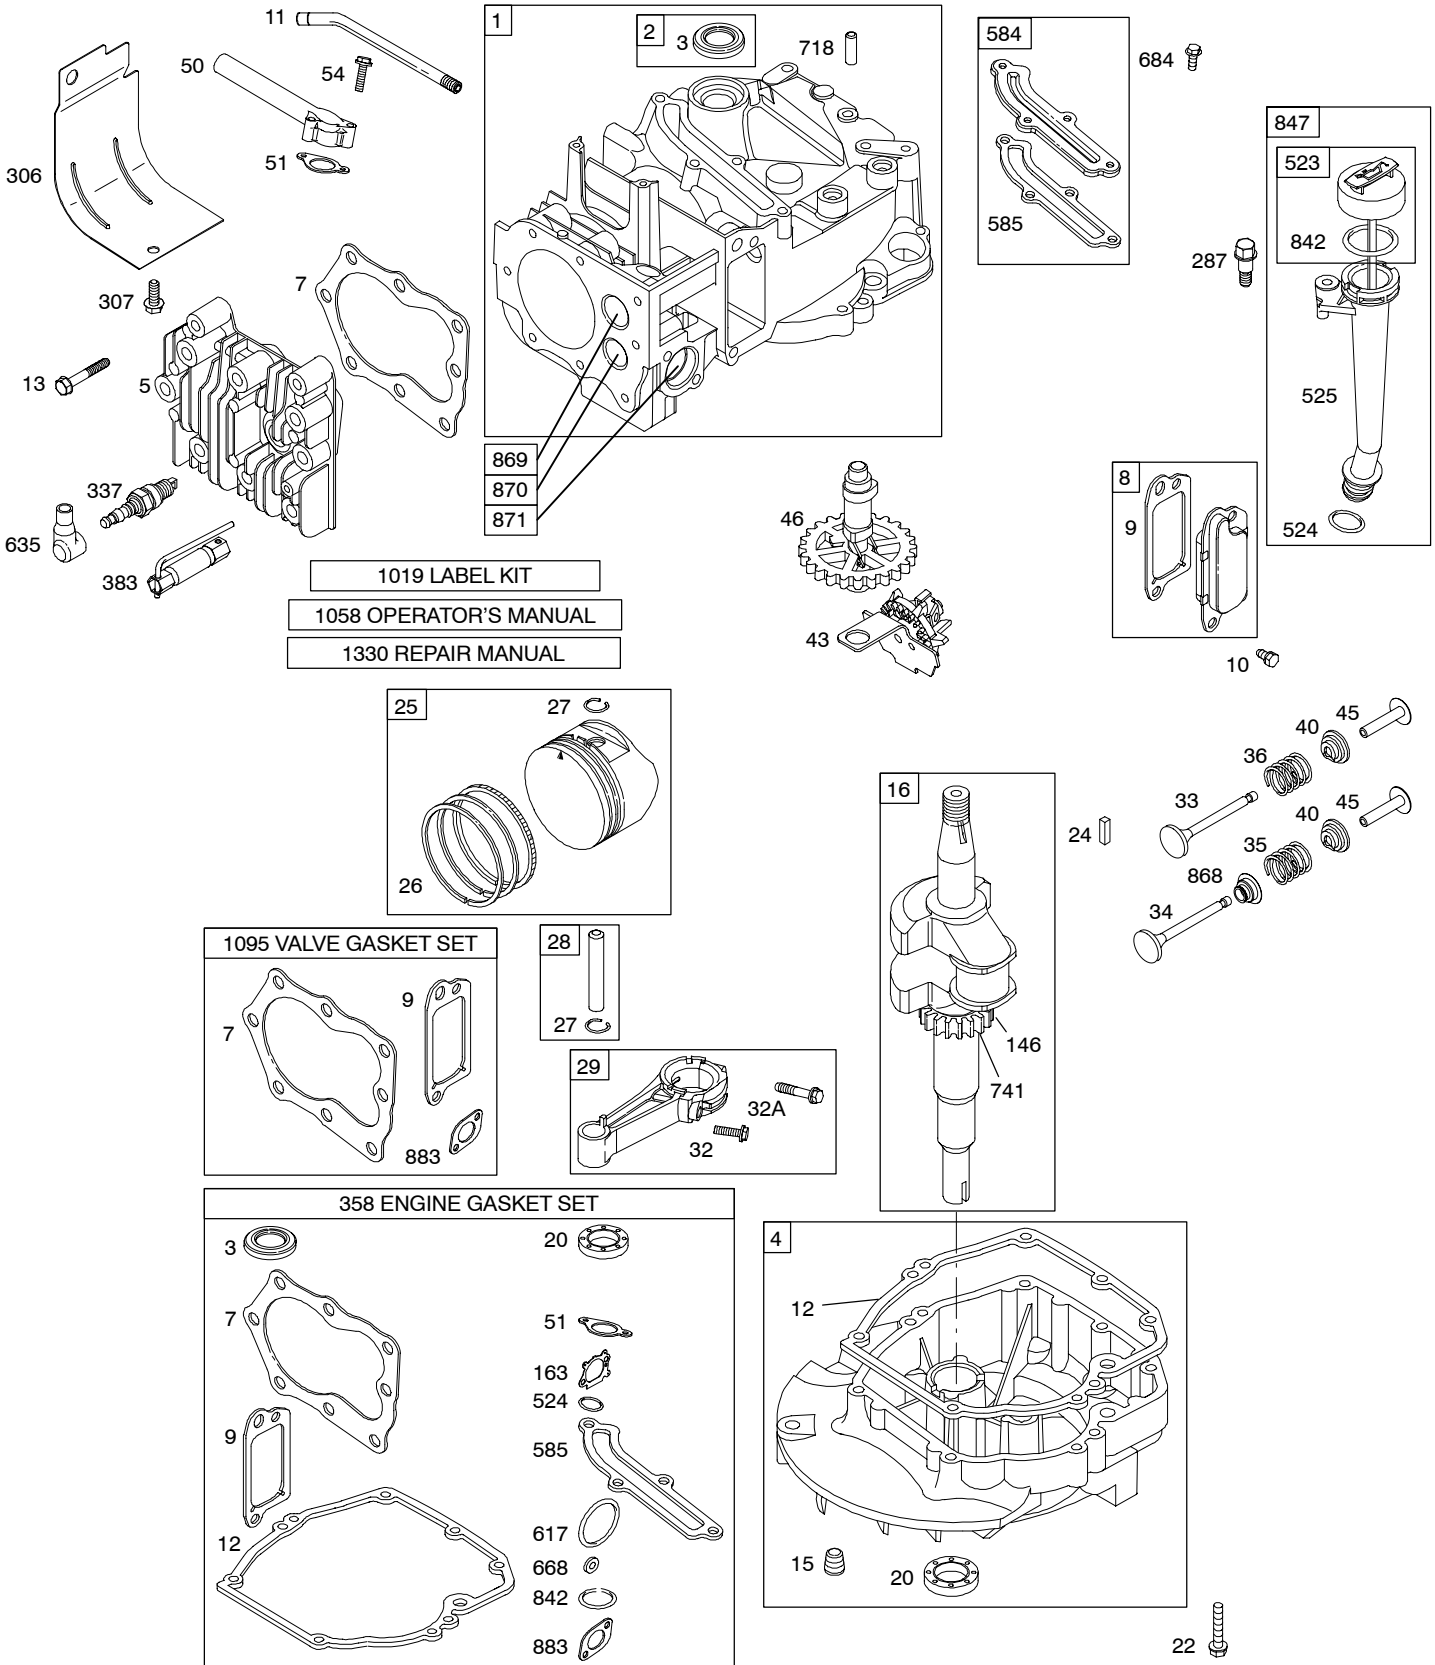

12M900

Illustrations cover a range of engines. Parts shown without corresponding text may not be used on your specific engine.