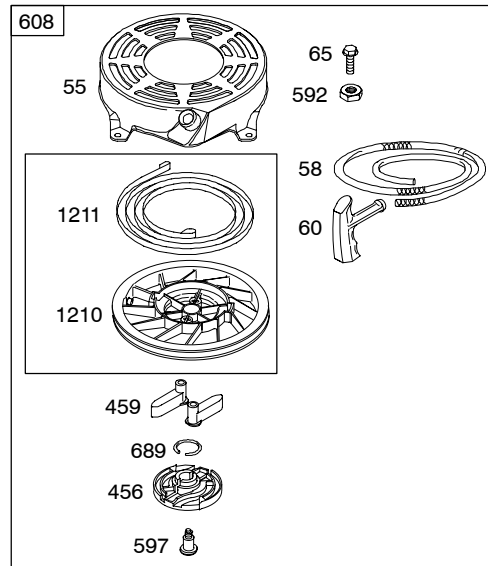

Illustrations cover a range of engines. Parts shown without corresponding text may not be used on your specific engine.

12M900

REF. NO.	PART NO.	DESCRIPTION	REF. NO.	PART NO.	DESCRIPTION	REF. NO.	PART NO.	DESCRIPTION
1	697322	Cylinder Assembly	32	691664	Screw (Connecting Rod)	130	696564	Valve-Throttle
2	399269	Kit-Bushing/Seal (Magneto Side)	32A	695759	Screw (Connecting Rod)	133	398187	Float-Carburetor
3	★299819S	Seal-Oil (Magneto Side)	33	262651S	Valve-Exhaust	134	◆398188	Kit-Needle/Seat
4	493279	Sump-Engine	34	262652S	Valve-Intake	137	◆◆693981	Gasket-Float Bowl
5	691160	Head-Cylinder	35	691270	Spring-Valve (Intake)	146	690979	Key-Timing
7	★∅692249	Gasket-Cylinder Head	36	691270	Spring-Valve (Exhaust)	159	691753	Bracket-Air Cleaner Primer
8	695250	Breather Assembly	37	694086	Guard-Flywheel	163	◆◆◆272653	Gasket-Air Cleaner
9	★∅696125	Gasket-Breather	40	692194	Retainer-Valve	187	791766	Line-Fuel (Cut to Required Length)
10	691125	Screw (Breather Assembly)	43	691997	Slinger-Governor/Oil	188	693399	Screw (Control Bracket)
11	691781	Tube-Breather	45	690548	Tappet-Valve	190	690940	Screw (Fuel Tank)
12	★692232	Gasket-Crankcase	46	691449	Camshaft	202	691829	Link-Mechanical Governor
13	690912	Screw (Cylinder Head)	50	497465	Manifold-Intake	209B	699056	Spring-Governor
15	691680	Plug-Oil Drain (Square Socket)	51	★272199S	Gasket-Intake	222D	791128	Bracket-Control (Fixed Speed)
16	691451	Crankshaft	54	691650	Screw (Intake Manifold)	227	690783	Lever-Governor Control
20	★399781S	Seal-Oil (PTO Side)	55	691421	Housing-Rewind Starter	265	690798	Clamp-Casing
22	691092	Screw (Crankcase Cover/ Sump)	58	697316	Rope-Starter (Cut To Required Length)	267	691044	Screw (Casing Clamp)
23	691987	Flywheel	60	281434S	Grip-Starter Rope	268	691072	Casing-Control Wire (Cut to Required Length)
24	222698S	Key-Flywheel	65	690837	Screw (Rewind Starter)	269	691026	Wire-Control (Cut to Required Length)
25	790359	Piston Assembly (Standard)	78	691108	Screw (Flywheel Guard)	270	691027	Nut (Control Wire Casing)
		----- Note -----	81	691740	Lock-Muffler Screw	271	691028	Lever-Control
		791326 Piston Assembly (.020" Oversize)	95	691636	Screw (Throttle Valve)	276	◆◆271716	Washer-Sealing (Main Jet)
26	790360	Ring Set (Standard)	97	696565	Shaft-Throttle	287	690940	Screw (Dipstick Tube)
		----- Note -----	104	◆691242	Pin-Float Hinge	300	496106S	Muffler
		791324 Ring Set (.020" Oversize)	117	498978	Jet-Main (Standard)	304	695892	Housing-Blower
27	691866	Lock-Piston Pin	118	497466	Jet-Main (High Altitude)	305	691108	Screw (Blower Housing)
28	499423	Pin-Piston (Standard)	121	498260	Kit-Carburetor Overhaul			
29	499424	Rod-Connecting (Standard)	125	498170	Carburetor (Primer System)			
			127	◆694468	Plug-Welch			

★ Included in Engine Gasket Set-Ref. No.358.

● Included in Carburetor Overhaul Kit-Ref. No. 121.

◆ Included in Carburetor Gasket Set-Ref. No. 977.

∅ Included in Valve Gasket Set-Ref. No 1095.

Illustrations cover a range of engines. Parts shown without corresponding text may not be used on your specific engine.