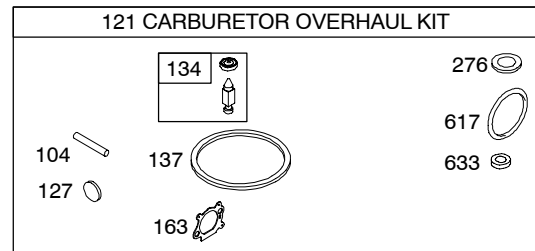

Illustrations cover a range of engines. Parts shown without corresponding text may not be used on your specific engine.