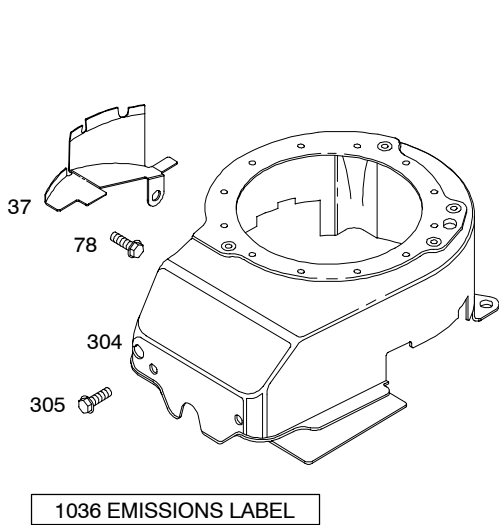

Illustrations cover a range of engines. Parts shown without corresponding text may not be used on your specific engine.

12M900

REF. NO.	PART NO.	DESCRIPTION	REF. NO.	PART NO.	DESCRIPTION	REF. NO.	PART NO.	DESCRIPTION
1	697322	Cylinder Assembly	32	691664	Screw (Connecting Rod)	130	696564	Valve-Throttle
2	399269	Kit-Bushing/Seal (Magneto Side)	32A	695759	Screw (Connecting Rod)	133	398187	Float-Carburetor
3	★299819S	Seal-Oil (Magneto Side)	33	262651S	Valve-Exhaust	134	◆398188	Kit-Needle/Seat
4	493279	Sump-Engine	34	262652S	Valve-Intake	137	◆◆693981	Gasket-Float Bowl
5	691160	Head-Cylinder	35	691270	Spring-Valve (Intake)	146	690979	Key-Timing
7	★∅692249	Gasket-Cylinder Head	36	691270	Spring-Valve (Exhaust)	159	691753	Bracket-Air Cleaner Primer
8	695250	Breather Assembly	37	694086	Guard-Flywheel	163	◆◆◆272653	Gasket-Air Cleaner
9	★∅696125	Gasket-Breather	40	692194	Retainer-Valve	187	791766	Line-Fuel (Cut to Required Length)
10	691125	Screw (Breather Assembly)	43	691997	Slinger-Governor/Oil	188	693399	Screw (Control Bracket)
11	691781	Tube-Breather	45	690548	Tappet-Valve	190	690940	Screw (Fuel Tank)
12	★692232	Gasket-Crankcase	46	691449	Camshaft	202	691829	Link-Mechanical Governor
13	690912	Screw (Cylinder Head)	50	497465	Manifold-Intake	209B	699056	Spring-Governor
15	691680	Plug-Oil Drain (Square Socket)	51	★272199S	Gasket-Intake	222D	791128	Bracket-Control (Fixed Speed)
16	691451	Crankshaft	54	691650	Screw (Intake Manifold)	227	690783	Lever-Governor Control
20	★399781S	Seal-Oil (PTO Side)	55	691421	Housing-Rewind Starter	265	690798	Clamp-Casing
22	691092	Screw (Crankcase Cover/ Sump)	58	697316	Rope-Starter (Cut To Required Length)	267	691044	Screw (Casing Clamp)
23	691987	Flywheel	60	281434S	Grip-Starter Rope	268	691072	Casing-Control Wire (Cut to Required Length)
24	222698S	Key-Flywheel	65	690837	Screw (Rewind Starter)	269	691026	Wire-Control (Cut to Required Length)
25	790359	Piston Assembly (Standard)	78	691108	Screw (Flywheel Guard)	270	691027	Nut (Control Wire Casing)
		----- Note -----	81	691740	Lock-Muffler Screw	271	691028	Lever-Control
		791326 Piston Assembly (.020" Oversize)	95	691636	Screw (Throttle Valve)	276	◆◆271716	Washer-Sealing (Main Jet)
26	790360	Ring Set (Standard)	97	696565	Shaft-Throttle	287	690940	Screw (Dipstick Tube)
		----- Note -----	104	◆691242	Pin-Float Hinge	300	496106S	Muffler
		791324 Ring Set (.020" Oversize)	117	498978	Jet-Main (Standard)	304	695892	Housing-Blower
27	691866	Lock-Piston Pin	118	497466	Jet-Main (High Altitude)	305	691108	Screw (Blower Housing)
28	499423	Pin-Piston (Standard)	121	498260	Kit-Carburetor Overhaul			
29	499424	Rod-Connecting (Standard)	125	498170	Carburetor (Primer System)			
			127	◆694468	Plug-Welch			

★ Included in Engine Gasket Set-Ref. No.358.

● Included in Carburetor Overhaul Kit-Ref. No. 121.

◆ Included in Carburetor Gasket Set-Ref. No. 977.

∅ Included in Valve Gasket Set-Ref. No 1095.

Illustrations cover a range of engines. Parts shown without corresponding text may not be used on your specific engine.