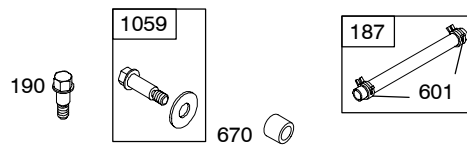

Illustrations cover a range of engines. Parts shown without corresponding text may not be used on your specific engine.