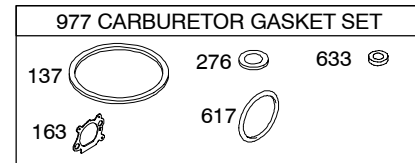

Illustrations cover a range of engines. Parts shown without corresponding text may not be used on your specific engine.