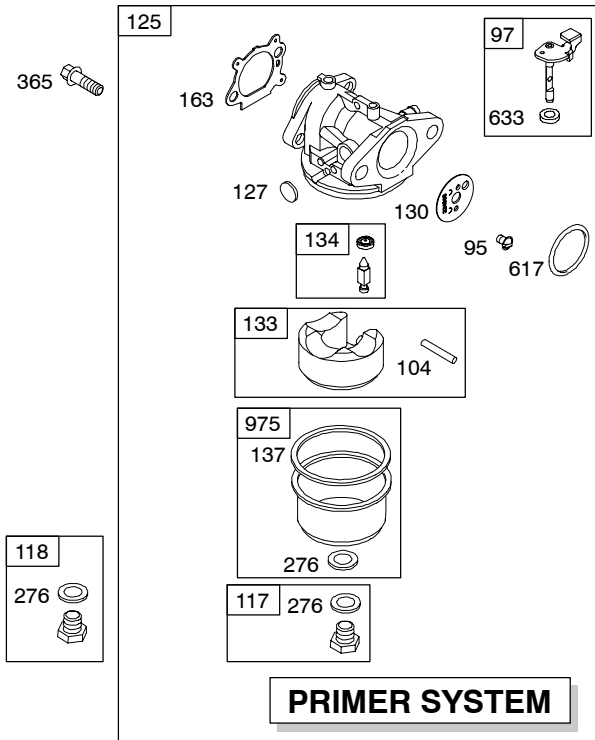

Illustrations cover a range of engines. Parts shown without corresponding text may not be used on your specific engine.